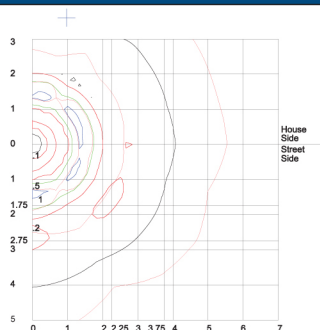

Photometrics

BOFL3M100

Access Fixtures
40 Jackson Street
Worcester, MA 01608
888-521-2582
sales@accessfixtures.com
www.AccessFixtures.com

Option availability is subject to change without notice.