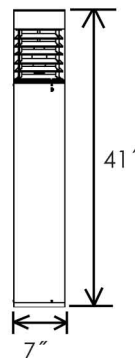

Dimensions

BOFL

Access Fixtures
40 Jackson Street
Worcester, MA 01608
888-521-2582
sales@accessfixtures.com
www.AccessFixtures.com