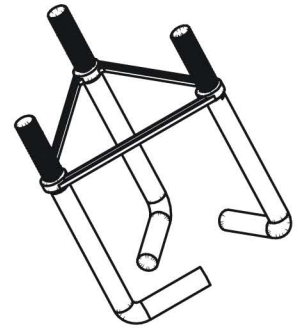

Bollard Series

Dome Bollard with IES Type 5 Glass

BOG5

Housing:

Extruded Aluminum Housing with Flush Mounting Base & Vandal-Resistant Screws, Domed Top, Powdercoat Finish Over a Chromate Conversion Coating, Internal Ballast Tray for Easy Maintenance

* Specify Color: BZ=Bronze, WH=White, BK=Black

Other Wattages & Custom Colors Available Upon Request.
Bollards can be cut to custom lengths upon request.

Dimensions

BOG5

Access Fixtures
40 Jackson Street
Worcester, MA 01608
888-521-2582
sales@accessfixtures.com
www.AccessFixtures.com

Access Fixtures

Bollard Series

Dome Bollard with IES Type 5 Glass

| Catalog # | Description |
|-----------|---|
| BOLAN4 | Mounting Kit, Includes Bracket & Three (3) 4" Anchor Bolts |
| BOLAN8 | Mounting Kit, Includes Bracket & Three (3) 8" Anchor Bolts |
| BOLAN12 | Mounting Kit, Includes Bracket & Three (3) 12" Anchor Bolts |
| BOLAN15 | Mounting Kit, Includes Bracket & Three (3) 15" Anchor Bolts |
| BOLPC | Replacement Polycarbonate Lens |