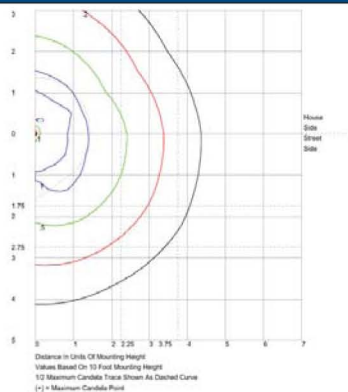

Photometrics

BOG53M100

Access Fixtures
40 Jackson Street
Worcester, MA 01608
888-521-2582
sales@accessfixtures.com
www.AccessFixtures.com