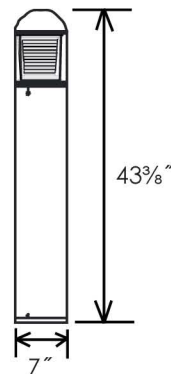

Bollard Series

Dome Bollard with IES Type 5 Glass

BOG5

Housing:

Extruded Aluminum Housing with Flush Mounting Base & Vandal-Resistant Screws, Domed Top, Powdercoat Finish Over a Chromate Conversion Coating, Internal Ballast Tray for Easy Maintenance

Mounting:

Mounting Kit with 4" (Anchor Bolts Included)

Wattage:

High Pressure Sodium: 70 to 100w

Metal Halide: 70 to 100w

Compact Fluorescent: 1 x 42 to 57w

Listings & Ratings:

CSA: Listed for Wet Locations

Access Fixtures

| Kit(s) | Description | | | | |
|---------------------------------|--|---------|------|------------|--|
| Catalog # | Description | | | | |
| BOG53* | Dome Bollard HID Kit with IES Type 5 Glass | | | | |
| BOG53F* | Dome Bollard PL Kit with IES Type 5 Glass | | | | |
| Complete Units (Lamps Included) | | | | | |
| Catalog # | Wattage | Voltage | Lamp | Ballast | |
| BOG53H70R120L* | 70 | 120 | HPS | R-NPF | |
| BOG53H100R120L* | 100 | 120 | HPS | R-NPF | |
| BOG53H70QL* | 70 | Quad | HPS | HX-HPF | |
| BOG53H100QL* | 100 | Quad | HPS | HX-HPF | |
| BOG53M70QL* | 70 | Quad | MH | HX-HPF | |
| BOG53M100QL* | 100 | Quad | MH | HX-HPF | |
| BOG53F42EL* | 1 x 42 | 120-277 | PL | Electronic | |
| BOG53F57EL* | 1 x 57 | 120-277 | PL | Electronic | |

* Specify Color: BZ=Bronze, WH=White, BK=Black

Other Wattages & Custom Colors Available Upon Request.
Bollards can be cut to custom lengths upon request.

Dimensions

BOG5

Access Fixtures
40 Jackson Street
Worcester, MA 01608
888-521-2582
sales@accessfixtures.com
www.AccessFixtures.com