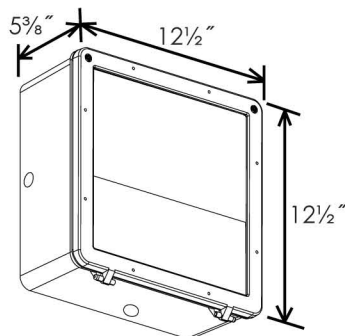

Dimensions

FL50WI

Access Fixtures
40 Jackson Street
Worcester, MA 01608
888-521-2582
sales@accessfixtures.com
www.AccessFixtures.com