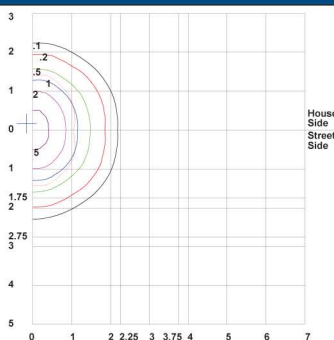

Access Fixtures

Induction Light Series

Deluxe 12" Area Flood with Wide Angle Reflector

Catalog #	Description
FL50GS	Glare Shield, Aluminum, Bronze Powdercoat Finish
FL50LG	Clear Polycarbonate Vandal Resistant Guard
FL50WG	Wire Guard, Stainless Steel Construction
FL73BR	Two-piece Swivel Bracket, Stamped, Bronze Finish
FL73SFX	External Mount Slipfitter, Die Cast with Hardware & Angle Indicator
FLEM6*	6" Aluminum Extruded Mounting Arm, Bronze, Gasket & Hardware
FLEM10*	10" Aluminum Extruded Mounting Arm, Bronze, Gasket & Hardware
FLEM12*	12" Aluminum Extruded Mounting Arm, Bronze, Gasket & Hardware
FLEM18*	18" Aluminum Extruded Mounting Arm, Bronze, Gasket & Hardware

*Specify Mounting: Straight Arms: S=Square Pole, R=Round Pole

Photometrics

FL50W140

Access Fixtures
40 Jackson Street
Worcester, MA 01608
888-521-2582
sales@accessfixtures.com
www.AccessFixtures.com