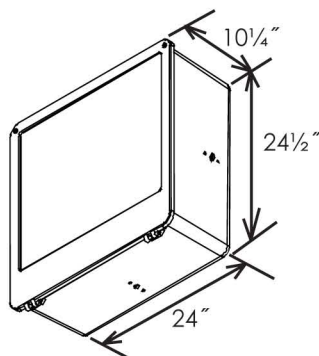

**Specify Mounting: BR=Bracket Mount, SF=Slipfitter Mount

Add: PC1 120V Photocell (Field Installed)
PC2 208-277V Photocell (Field Installed)
Other Wattages & Custom Colors Available Upon Request.

Dimensions