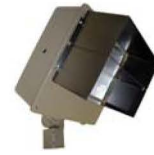

Access Fixtures

Catalog #	Description
FL90BF	Baffle, Aluminum with Black Powdercoat Finish
FL90GS	Glare Shield, Aluminum, Bronze Powdercoat Finish (Can be reverse mounted as a back cutoff.)
FL90LG	Clear Polycarbonate Vandal Resistant Guard
FL90WG	Wire Guard, Stainless Steel Construction
FL90BR	Two-Piece Swivel Bracket, Stamped, Bronze Finish
FL90SFX	External Mount Slipfitter, Die Cast, Hardware & Angle Indicator Coin Plug
FLAM	Heavy Duty Adjustable Direct Mount Pole Arm, Bronze Finish, Angle Indicators & Hardware
FLEM6*	6" Aluminum Extruded Mounting Arm, Bronze, Gasket & Hardware
FL90Y	Yoke, Stamped Heavy Duty Steel, Textured Bronze Finish
CPSC	3' Steel Cable with Clear Vinyl Coating, Steel Eye & Loop Ends

*Specify Mounting: Straight Arms: S=Square Pole, R=Round Pole

Flood Series

23" Area/Flood

FL90BF
(Shown Mounted)