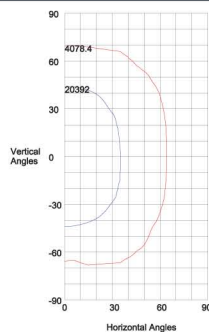

Access Fixtures

Catalog #	Description
FL90BF	Baffle, Aluminum with Black Powdercoat Finish
FL90GS	Glare Shield, Aluminum, Bronze Powdercoat Finish (Can be reverse mounted as a back cutoff.)
FL90LG	Clear Polycarbonate Vandal Resistant Guard
FL90WG	Wire Guard, Stainless Steel Construction
FL90BR	Two-Piece Swivel Bracket, Stamped, Bronze Finish
FL90SFX	External Mount Slipfitter, Die Cast, Hardware & Angle Indicator Coin Plug
FLAM	Heavy Duty Adjustable Direct Mount Pole Arm, Bronze Finish, Angle Indicators & Hardware
FLEM6*	6" Aluminum Extruded Mounting Arm, Bronze, Gasket & Hardware
FL90Y	Yoke, Stamped Heavy Duty Steel, Textured Bronze Finish
CPSC	3' Steel Cable with Clear Vinyl Coating, Steel Eye & Loop Ends

*Specify Mounting: Straight Arms: S=Square Pole, R=Round Pole

Flood Series

23" Area/Flood

Photometrics

FL90M1000

Access Fixtures
40 Jackson Street
Worcester, MA 01608
888-521-2582
sales@accessfixtures.com
www.AccessFixtures.com