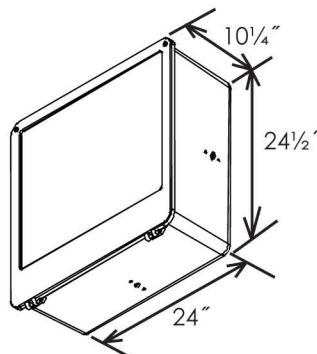

Reflector:

Aluminum Wide Angle Reflector

Lens:

Tempered Flat Clear Glass Lens

Socket:

Porcelain 5KV Pulse Rated Mogul Base with Nickel Plated Screw Shell

Mounting:

Mount with Two-Piece Swivel Bracket, Adjustable Slipfitter, 6" Extruded Mounting Arm, Yoke, or Direct Pole Mount Arm

Wattage:

High Pressure Sodium: 400 to 1000w

Metal Halide: 400 to 1000w

Pulse Start: 750 to 1000w

Listings & Ratings:

CSA: Listed for Wet Locations

Access Fixtures

Kit(s)				
Catalog #	Description			
FL90W	23" Area Light with Half-Open Frame & Wide Angle Reflector			
Complete Units (Lamps Included)				
Catalog #	Wattage	Voltage	Lamp	Ballast
FL90WH400QL **	400	Quad	HPS	CWA
FL90WH1000QL **	1000	Quad	HPS	CWA
FL90WH1000480L **	1000	480	HPS	CWA
FL90WM400QL **	400	Quad	MH	CWA
FL90WM1000QL **	1000	Quad	MH	CWA
FL90WP750QL **	750	Quad	PS	CWA
FL90WP825QL **	825	Quad	PS	CWA
FL90WP1000QL **	1000	Quad	PS	CWA

** Specify Mounting: BR=Bracket Mount, SF=Slipfitter Mount

Add: PC1 120V Photocell (Field Installed)
PC2 208-277V Photocell (Field Installed)
Other Wattages & Custom Colors Available Upon Request.

Dimensions