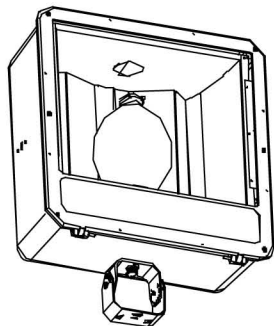

Area Light Series

23" Area Light with Wide Angle Reflector

FL90W

Housing:

Die Cast Aluminum Housing & Hinged Top Frame, Safety Cable Restraint, 1/2" Coin Plugs with O-rings for Conduit & Photocell, Textured Architectural Bronze Powdercoat Finish Over a Chromate Conversion Coating

Reflector:

Aluminum Wide Angle Reflector

Lens:

Tempered Flat Clear Glass Lens

Socket:

Porcelain 5KV Pulse Rated Mogul Base with Nickel Plated Screw Shell

Mounting:

Mount with Two-Piece Swivel Bracket, Adjustable Slipfitter, 6" Extruded Mounting Arm, Yoke, or Direct Pole Mount Arm

Wattage:

High Pressure Sodium: 400 to 1000w

Metal Halide: 400 to 1000w

Pulse Start: 750 to 1000w

Listings & Ratings:

CSA: Listed for Wet Locations

Access Fixtures

Kit(s)				
Catalog #	Description			
FL90W	23" Area Light with Half-Open Frame & Wide Angle Reflector			
Complete Units (Lamps Included)				
Catalog #	Wattage	Voltage	Lamp	Ballast
FL90WH400QL **	400	Quad	HPS	CWA
FL90WH1000QL **	1000	Quad	HPS	CWA
FL90WH1000480L **	1000	480	HPS	CWA
FL90WM400QL **	400	Quad	MH	CWA
FL90WM1000QL **	1000	Quad	MH	CWA
FL90WP750QL **	750	Quad	PS	CWA
FL90WP825QL **	825	Quad	PS	CWA
FL90WP1000QL **	1000	Quad	PS	CWA