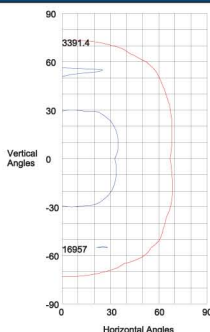

Access Fixtures

Catalog #	Description
FL90GS	Glare Shield, Aluminum, Bronze Powdercoat Finish
FL90LG	Clear Polycarbonate Vandal Resistant Guard
FL90WG	Wire Guard, Stainless Steel Construction
FL90BR	Two-Piece Swivel Bracket, Stamped, Bronze Finish
FL90SFX	External Mount Slipfitter, Die Cast with Hardware & Angle Indicator, Coin Plug
FLAM	Heavy Duty Adjustable Direct Mount Pole Arm, Bronze Finish, Angle Indicators & Hardware
FLEM6*	6" Aluminum Extruded Mounting Arm, Bronze, Gasket & Hardware
FL90Y	Yoke, Stamped Heavy Duty Steel, Textured Bronze Finish
CPSC	3' Steel Cable with Clear Vinyl Coating, Steel Eye & Loop Ends

* Specify Mounting: Straight Arms: S=Square Pole, R=Round Pole

Area Light Series

23" Area Light with Wide Angle Reflector

Photometrics

FL90WM1000

Access Fixtures
40 Jackson Street
Worcester, MA 01608
888-521-2582
sales@accessfixtures.com
www.AccessFixtures.com