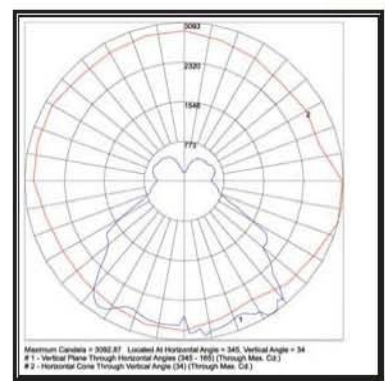

CPCS1633P110

CPCS1633P120

CPCS1633P277

PHOTOMETRICS

HB42I200C22

Access Fixtures
 40 Jackson Street
 Worcester, MA 01608

Call: 888-521-2582
 E-mail: Sales@AccessFixtures.com

<http://www.AccessFixtures.com>