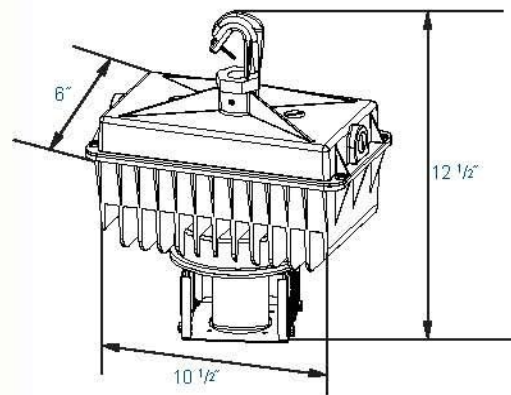

HB421

Access Fixtures
40 Jackson Street
Worcester, MA 01608

Call: 888-521-2582
E-mail: Sales@AccessFixtures.com

<http://www.AccessFixtures.com>