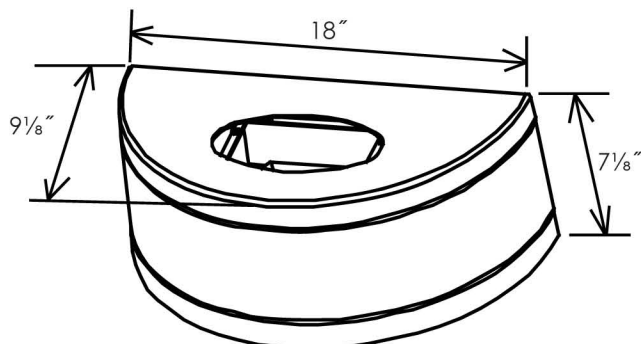

Dimensions

WP36

Access Fixtures
40 Jackson Street
Worcester, MA 01608
888-521-2582
sales@accessfixtures.com
www.AccessFixtures.com