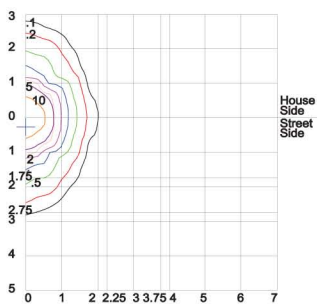

Photometrics

Distance In Units Of Mounting Height
Values Based On 10 Foot Mounting Height
1/2 Maximum Candela Trace Shown As Dashed Curve
(*) = Maximum Candela Point

WP36MH175