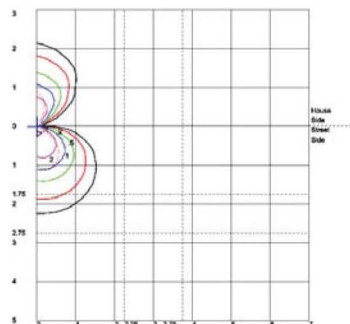

WP36F84EL

Access Fixtures
40 Jackson Street
Worcester, MA 01608
888-521-2582
sales@accessfixtures.com
www.AccessFixtures.com

Option availability is subject to change without notice.