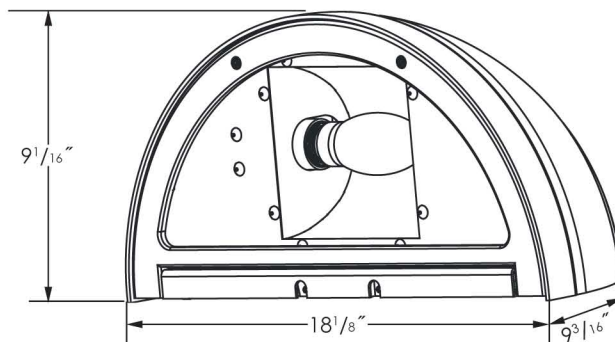

Access Fixtures

Kit(s)	Description
WPC36	Orion Wall Sconce Kit, Wide Angle Reflector, HID
WPC36F	Orion Wall Sconce Kit, Forward Throw Reflector, HID
WPC36FF1	Orion Wall Sconce Kit, Single Lamp, Forward Throw Reflector, PL
WPC36WF1	Orion Wall Sconce Kit, Single Lamp, Wide Angle Reflector, PL
WPC36WF2	Orion Wall Sconce Kit, Twin Lamp, Wide Angle Reflector, PL

Complete Units (Lamps Included)				
Catalog #	Wattage	Voltage	Lamp	Ballast
WPC36*H35R120L	35	120	HPS	R-NPF
WPC36*H50R120L	50	120	HPS	R-NPF
WPC36*H70R120L	70	120	HPS	R-NPF
WPC36*H100R120L	100	120	HPS	R-NPF
WPC36*H150R120L	150	120	HPS	R-NPF
WPC36*H50DL	50	120/277	HPS	HX-HPF
WPC36*H70QL	70	Quad	HPS	HX-HPF
WPC36*H100QL	100	Quad	HPS	HX-HPF
WPC36*H150QL	150	Quad	HPS	HX-HPF
WPC36*M50DL	50	120/277	MH	HX-HPF
WPC36*M70QL	70	Quad	MH	HX-HPF
WPC36*M100QL	100	Quad	MH	HX-HPF
WPC36*M150QL	150	Quad	MH	HX-HPF
WPC36*M175QL	175	Quad	MH	CWA
WPC36WF26EL	1 x 26	120-277	PL	Electronic
WPC36WF32EL	1 x 32	120-277	PL	Electronic
WPC36WF42EL	1 x 42	120-277	PL	Electronic
WPC36WF52EL	2 x 26	120-277	PL	Electronic
WPC36WF64EL	2 x 32	120-277	PL	Electronic
WPC36WF84EL	2 x 42	120-277	PL	Electronic
WPC36FF26EL	1 x 26	120-277	PL	Electronic
WPC36FF32EL	1 x 32	120-277	PL	Electronic
WPC36FF42EL	1 x 42	120-277	PL	Electronic

*Specify F for Forward Throw Reflector

Other Wattages & Custom Colors Available Upon Request.

WPC36