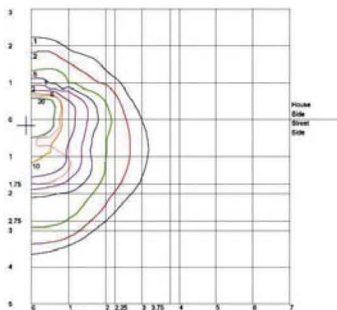

*Specify F for Forward Throw Reflector

Other Wattages & Custom Colors Available Upon Request.

WPC36

Access Fixtures

Wall Pack Series

Orion Wall Sconce

Photometrics

WPC36FMH175