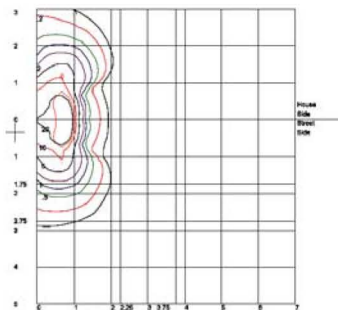

*Specify F for Forward Throw Reflector

Other Wattages & Custom Colors Available Upon Request.

WPC36

Access Fixtures

Wall Pack Series

Orion Wall Sconce

Photometrics

WPC36FMH175