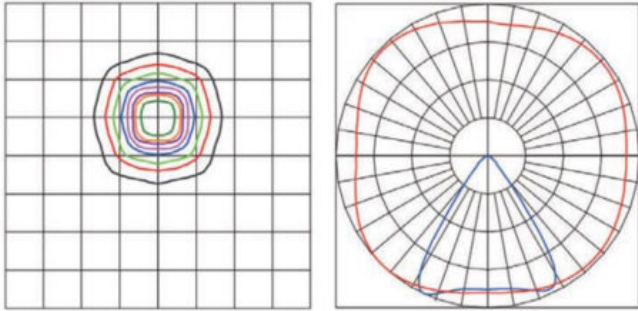

## Need a Photometric Analysis for Your Project?

A photometric analysis is a computer simulation of a particular project. Whether using these fixtures to illuminate a railyard, sport court, parking lot, marina, or something else entirely, a photometric analysis is an easy way to quantify your light levels before making a big purchase. This service will provide average footcandles at various heights, max/min (uniformity) ratios, minimum footcandles, and more. When the report(s) are generated, a lighting specialist will walk you through them, page by page, so you know exactly what you will be receiving. Call us at 800-468-9925 or email [customerservice@accessfixtures.com](mailto:customerservice@accessfixtures.com) for more information about ordering a photometric analysis for your project.

## Product Gallery

**APTA LEDs feature built-in beam angles.**  
**Shown here are ISO plot and polar curve for a 60° beam angle.**