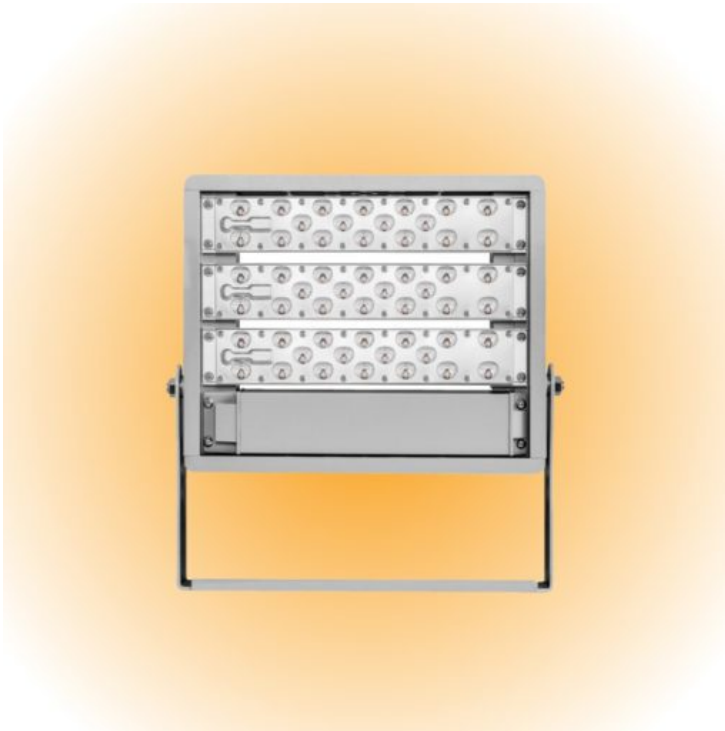

APTA-V 120 590nm Amber Flood Light, 120-277v

SKU: AF72XFLB120C-TURTLE

Product Page:

<https://www.accessfixtures.com/p/118w-marine-turtle-flood-light-apta/>

Product Description

APTA-V 120 590nm Amber Flood Light, 120-277v is a bracket mount flood and area light fixture for commercial and industrial use.

590nm Amber: This fixture is available in 590nm amber which cannot be seen by turtles and other wildlife.

Choice of Optics: APTA-V is available with fourteen different choices of optics.

IP67: This fixture is sealed completely and IP67 rated against water and dust.

APTA-V 120 590nm Amber Flood Light, 120-277v Features:

- Die-cast aluminum housing - 120-277v - 95 lumens per watt - 50,000 L70

hours - IP67/UL/ CUL/ DLC/ LM79/ CB/ CE/ SAA/ RoHS / IK10 - Controls-ready -
Vertical bracket mount - 5 year warranty APTA-V 120 590nm Amber Flood
Light, 120-277v Options:
- Black, White, Bronze, or Gray - Fourteen options for optics and light
distribution - 0-10v dimming - Vandal resistant screws - Surge protection -
Photocell - Marine grade finish Access Fixtures Warranty

Product Gallery

APTA 118w Marine Turtle Flood Light

APTA LEDs feature built-in beam angles.
Shown here are ISO plot and polar curve for a 60° beam angle