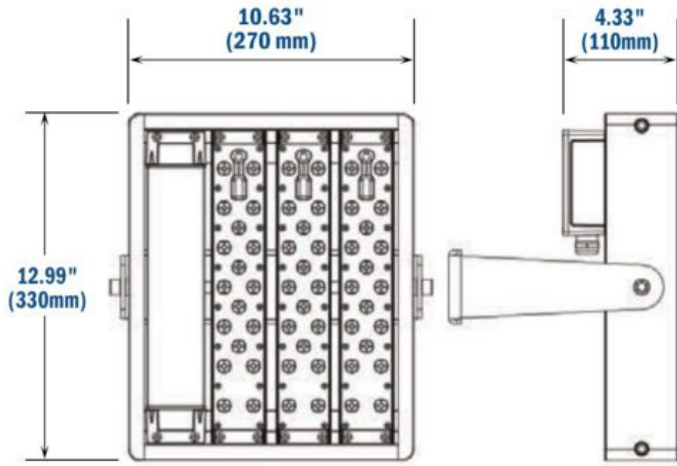

APTA 118w Marine Turtle Flood Light

APTA LEDs feature built-in beam angles.
Shown here are ISO plot and polar curve for a 60° beam angle