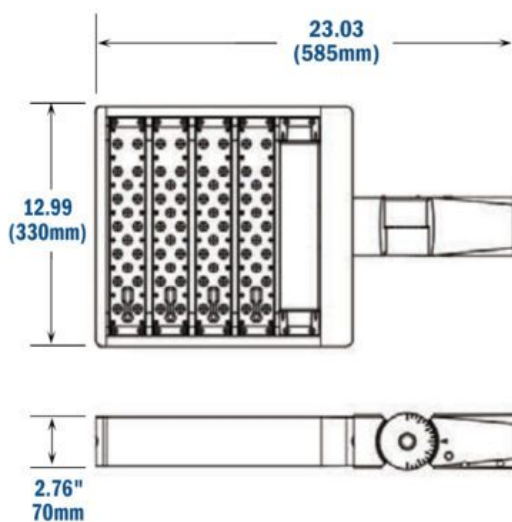

- Light Source Lumens Filter: 10,000 - 24,999
- Listings: IP67, CB, CE, CuL Listed, DLC Listed, IK08, RoHS, SAA, UL Listed
- Mounting: Slip Fitter, Yoke Mount/U-Bracket Mount
- Rated Life: 200,000+ Hours
- System Watts: 156
- System Watts Filter: 100w - 199w
- Voltage: 120-277v
- Warranty: 5-Year Limited Warranty

Product Gallery