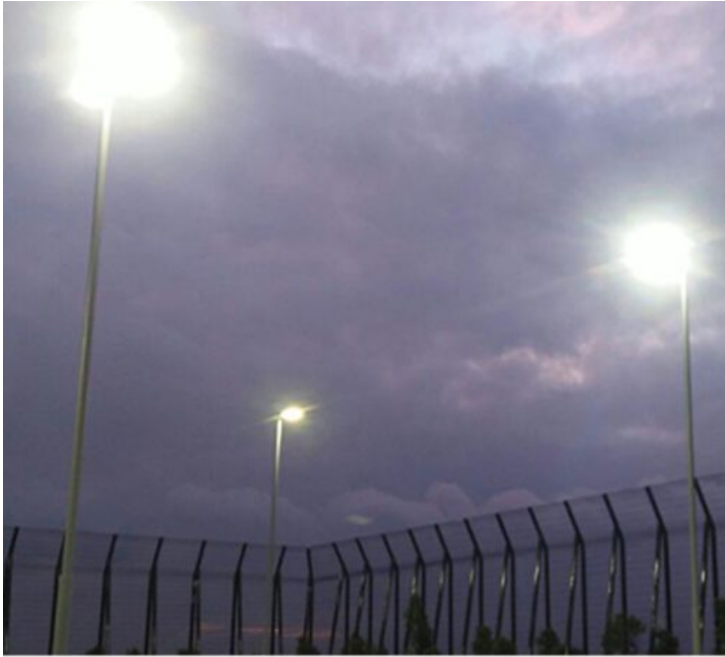

Slippfitter Mount: APTA-S includes a slippfitter mount for mounting flexibility in any sports lighting project.

Choice of Kelvin and Optics: APTA-S is available in five Kelvins and fourteen different optics for precision and versatility.

Product Gallery

Slip Fitter

APTA LEDs feature built-in beam angles.
Shown here are ISO plot and polar curve for a 60° beam angle.