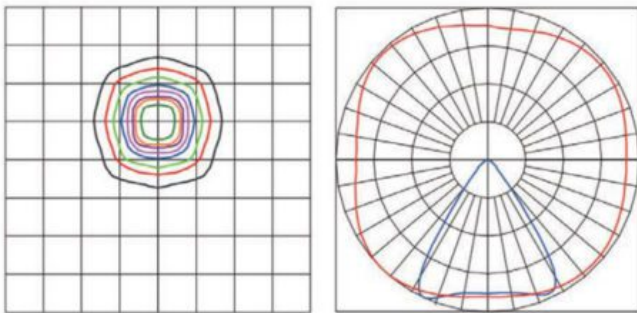

Product Gallery

Slip Fitter

APTA LEDs feature built-in beam angles.
Shown here are ISO plot and polar curve for a 60° beam angle.