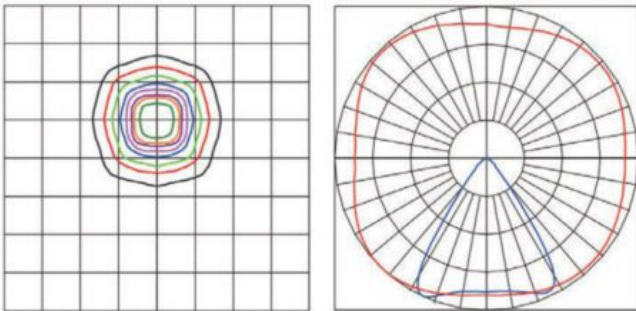

Product Gallery

 **AccessFixtures**
High-Performance Lighting Solutions

 **AccessFixtures**
High-Performance Lighting Solutions

**APTA LEDs feature built-in beam angles.
Shown here are ISO plot and polar curve for a 60° beam angle.**