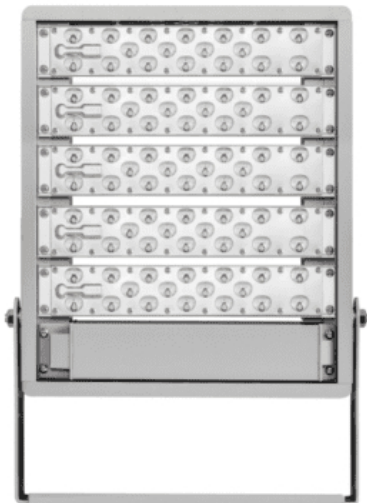

APTA-V 200 LED Flood Light, 347-480v, Extreme Life

SKU: AF72XFLC200CBSCTHC

Product Page: <https://www.accessfixtures.com/p/196w-led-flood-347-480v/>

Product Description

APTA-V 200 LED Flood Light, 347-480v, Extreme Life is a commercial and industrial flood light.

Vertical Bracket Mount: APTA-V includes a vertical bracket mount for mounting flexibility in any lighting project.

Choice of Kelvin and Optics: APTA-V is available in five Kelvins and fourteen different optics for precision and versatility.

Extreme Life and IP67: This fixture is L70 rated at over 200,000 hours and IP67 rated against water and dust.

APTA-V 200 Features:

196w integrated LED

22,932 lumens

- 130 lumens per watt

347-480v

IP67 rated and salt-spray certification

Product Attributes

- Dimensions: 17.72 × 12.99 × 4.33 in
- Weight: 19.97 lbs
- Light Source: 2200 Kelvin – Very Warm White, 3000K - Neutral White, 4000K - Cool White, 5000K - Bright White, 5700K - Cinematography
- Availability: Typically ships in 6-8 weeks.
- Available Finishes: Black, Bronze, Gray, White
- Color Rendering Index (CRI): 70+, 80+, 90+
- Housing: Die-cast aluminum housing with corrosion-resistant polyester powder. Finish meets 1,000-hour salt-spray certification per ASTM B117/ISO 9227:2012. Modular LED design with IP67 rating.
- Lens: 15+ optical lenses available for specific distribution patterns
- Listings: IP67, CuL Listed, RoHS, UL Listed
- Mounting: Yoke Mount/U-Bracket Mount
- Rated Life: 200,000+ Hours