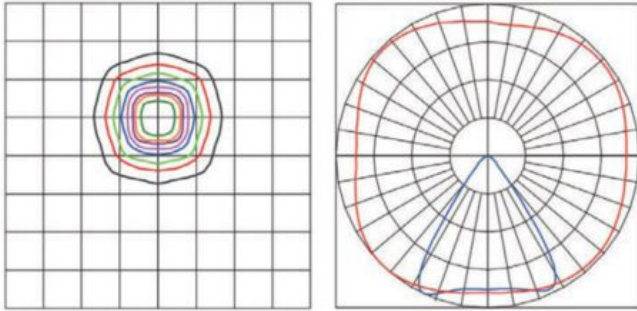

APTA LEDs feature built-in beam angles.
Shown here are ISO plot and polar curve for a 60° beam angle.