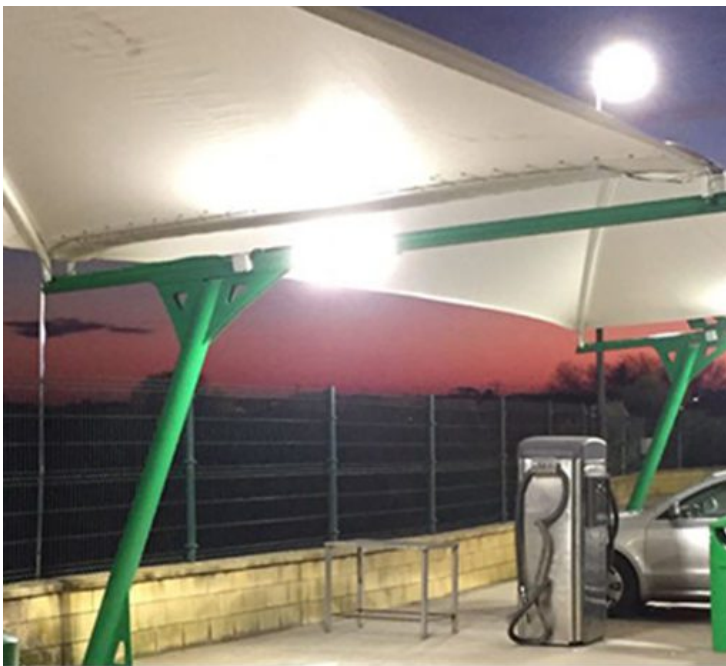

AccessFixtures
High-Performance Lighting Solutions