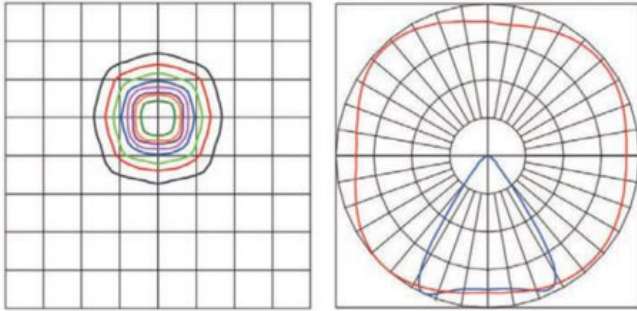

**APTA LEDs feature built-in beam angles.
Shown here are ISO plot and polar curve for a 60° beam angle.**