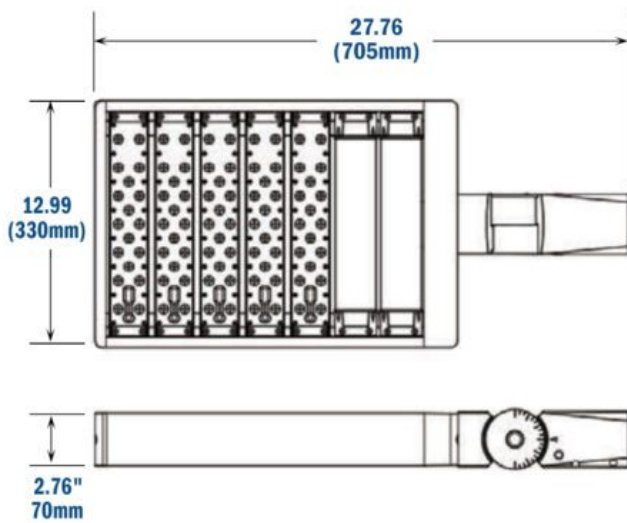

- Rated Life: 200,000+ Hours
- Voltage: 120-277v
- Warranty: 5-Year Limited Warranty
- Light Source Lumens: 25480
- System Watts: 181

Product Gallery