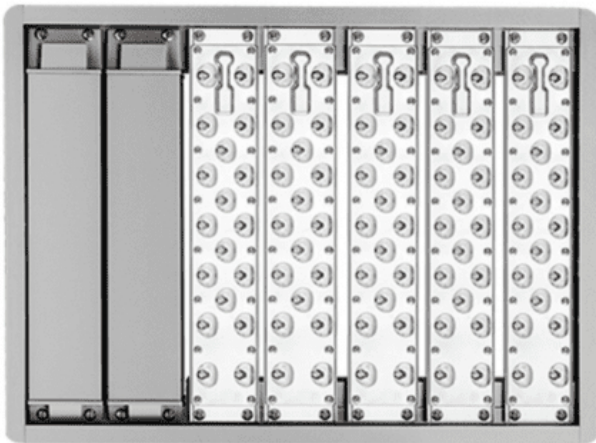

## APTA-C 200 Surface Mount Light, 120-277v, Extreme Life

**SKU:** AF72XFLB200DBSCTHC

**Product Page:**

<https://www.accessfixtures.com/p/196w-led-warehouse-lights-120-277v/>

### Product Description

APTA-C 200 Surface Mount Light, 120-277v, Extreme Life is a surface mount fixture for commercial and industrial use.

**Surface Mount:** This fixture is available with a surface mount for canopy lighting or high bay lighting applications.

**APTA-C 200 Surface Mount Light, 120-277v, Extreme Life Features:**  
- Die-cast aluminum housing - 120-277v - 130 lumens per watt - IP67/UL/ CUL/ DLC/ LM79/ CB/ CE/ SAA/ RoHS / IK10 - Controls-ready - L70 @ 200,000 hours - Surface mount - 5 year warranty

**APTA-C 200 Surface Mount Light, 120-277v, Extreme Life Options:**  
- Black, White, Bronze, or Gray - Fourteen options for optics and light distribution - Choice of CRI - Choice of Kelvin - 0-10v dimming - Vandal resistant screws - Surge protection - Photocell - Marine grade finish