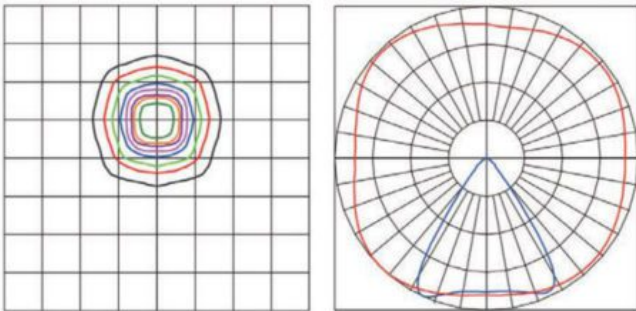

## Product Gallery

**APTA LEDs feature built-in beam angles.  
Shown here are ISO plot and polar curve for a 60° beam angle.**