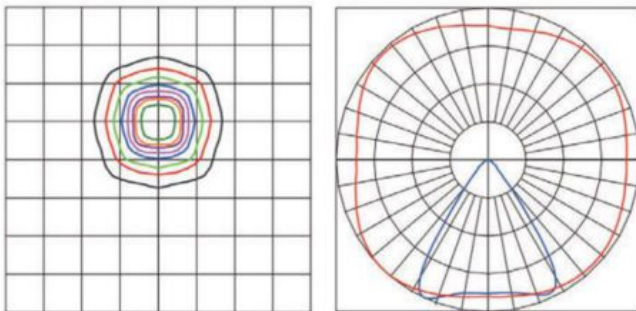

APTA 274w Marine Turtle Flood Light

APTA LEDs feature built-in beam angles.
Shown here are ISO plot and polar curve for a 60° beam angle