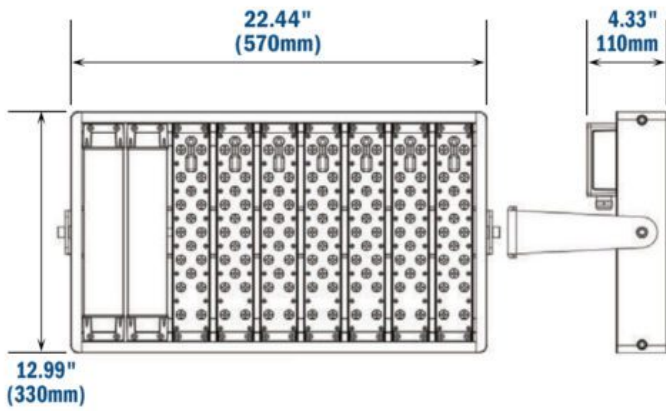

APTA 274w Marine Turtle Flood Light

APTA LEDs feature built-in beam angles.
Shown here are ISO plot and polar curve for a 60° beam angle