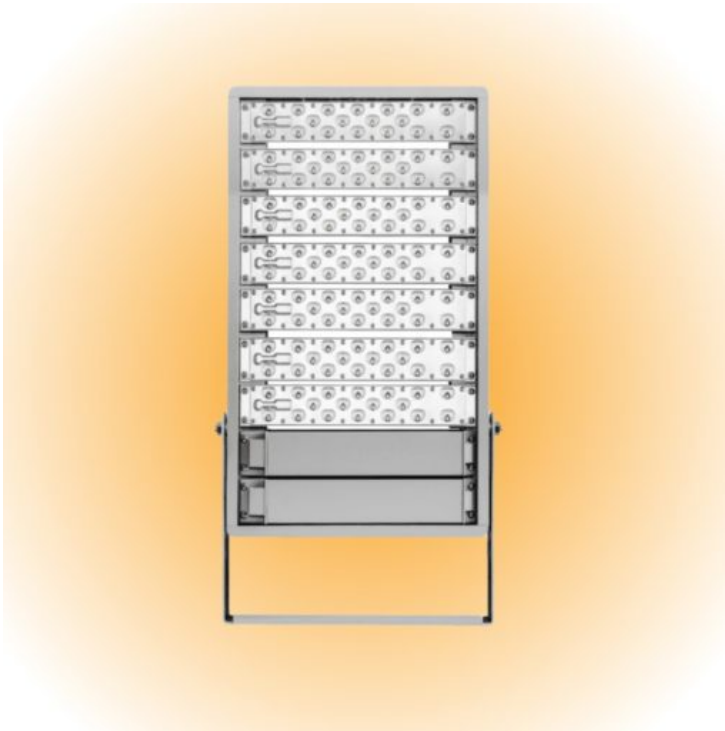

APTA-V 280 590nm Amber Flood Light, 120-277v

SKU: AF72XFLB280CBSTURTLEHC

Product Page:

<https://www.accessfixtures.com/p/274w-marine-turtle-flood-light-apta/>

Product Description

APTA-V 280 590nm Amber Flood Light, 120-277v is a bracket mount flood and area light fixture for commercial and industrial use.

590nm Amber: This fixture is available in 590nm amber which cannot be seen by turtles and other wildlife.

Choice of Optics: APTA-V is available with fourteen different choices of optics.

IP67: This fixture is sealed completely and IP67 rated against water and dust.

APTA-V 280 590nm Amber Flood Light, 120-277v Features:

- Die-cast aluminum housing - 120-277v - 95 lumens per watt - 50,000 L70

hours - IP67/UL/ CUL/ DLC/ LM79/ CB/ CE/ SAA/ RoHS / IK10 - Controls-ready -
Vertical bracket mount - 5 year warranty APTA-V 280 590nm Amber Flood
Light, 120-277v Options:
- Black, White, Bronze, or Gray - Fourteen options for optics and light
distribution - 0-10v dimming - Vandal resistant screws - Surge protection -
Photocell - Marine grade finish Access Fixtures Warranty

Product Gallery

APTA 274w Marine Turtle Flood Light

APTA LEDs feature built-in beam angles.
Shown here are ISO plot and polar curve for a 60° beam angle