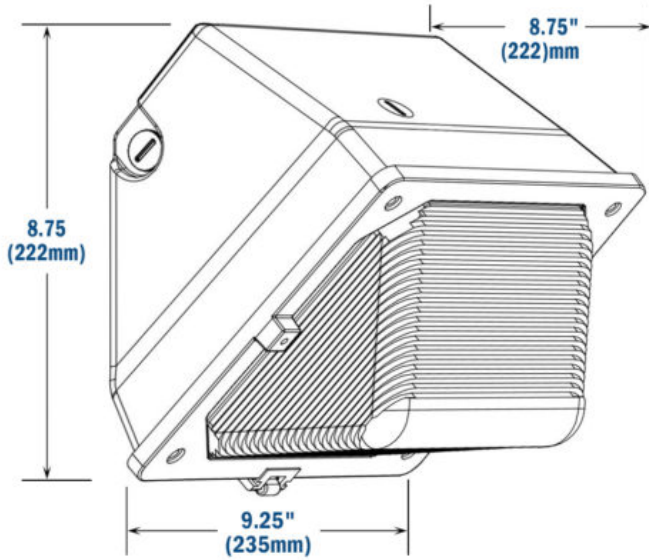

Product Gallery

ZIB0 28w LED Wall Pack