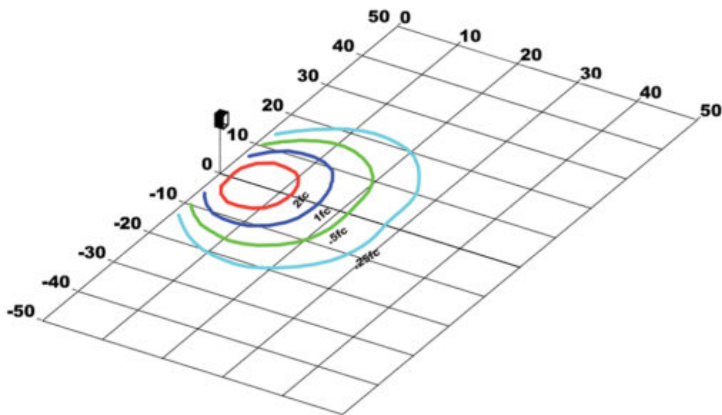

Product Gallery

ZIB0 28w LED Wall Pack