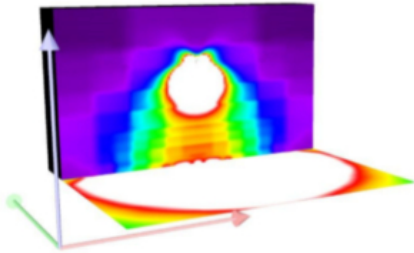

**ZIBO 28 Extreme Life
Mounted at 10'**
Emits >1fc 26' Across and 16' Out