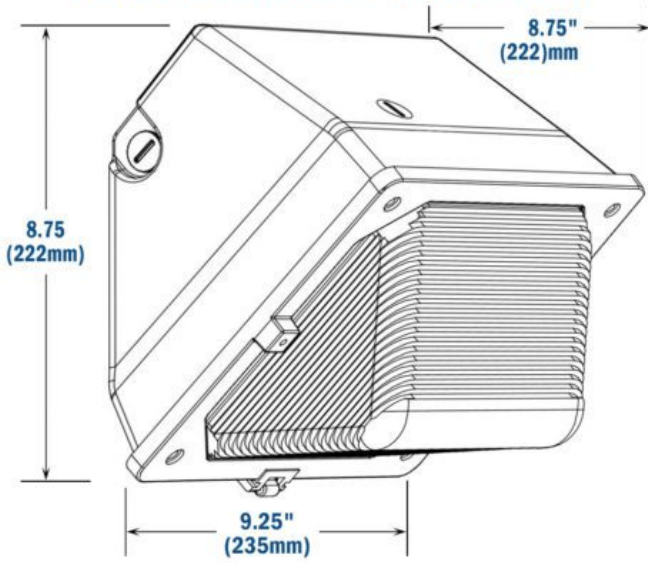

Ready to Order ZIBO 28w Extreme Life Wall Pack or Speak to a Lighting Specialist?

You can place your order online, [here](#). Or, if you want additional information, give us a call at 800-468-9925. Does your project require multiple fixtures? Ask us about

quantity discounts. Our team of friendly expert lighting specialists are available to provide what you need to purchase fixtures and illuminate your project with confidence.

Product Attributes

- Dimensions: 8.75 × 8.75 × 9.25 in
- Weight: 10 lbs
- Availability: Typically ships in 7-10 business days
- Light Source: 3000K - Neutral White, 4000K - Cool White, 5000K - Bright White
- Available Finishes: Bronze, Custom RAL
- Color Rendering Index (CRI): 80+
- Housing: Die cast aluminum housing, 1/2" coin plugs with o-rings for conduit & photocell on two sides & back. Textured architectural bronze powdercoat finish over a chromate conversion coating.
- Lens: Clear prismatic glass lens
- Light Source Included: LED Array Included
- Light Source Lumens: 2979
- Listings: CSA - listed for wet Locations, DLC Listed, IP55
- Mounting: Surface Mount
- Mounting Height: 10 ft., 15 ft.
- Product Family: ZIBO
- Rated Life: 182,000 Hours
- System Watts: 28
- Voltage: 120-277v
- Warranty: 5-Year Limited Warranty
- Style: Forward Throw

Product Gallery

ZIBO 28w LED Wall Pack

**ZIBO 28 Extreme Life
Mounted at 10'**
Emits >1fc 26' Across and 16' Out

**ZIBO 28 Extreme Life
Mounted at 15'**
Emits >1fc 26' Across and 15' Out

**BUY AMERICAN
ACT COMPLIANT**