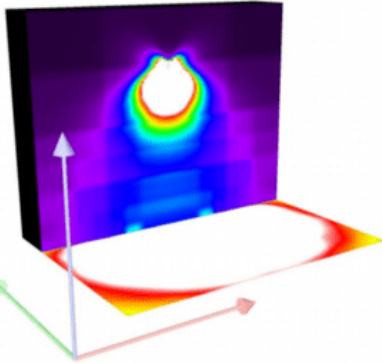

quantity discounts. Our team of friendly expert lighting specialists are available to provide what you need to purchase fixtures and illuminate your project with confidence.

Product Attributes

- Dimensions: 8.75 × 8.75 × 9.25 in
- Weight: 10 lbs
- Availability: Typically ships in 7-10 business days
- Light Source: 3000K - Neutral White, 4000K - Cool White, 5000K - Bright White
- Available Finishes: Bronze, Custom RAL
- Color Rendering Index (CRI): 80+
- Housing: Die cast aluminum housing, 1/2" coin plugs with o-rings for conduit & photocell on two sides & back. Textured architectural bronze powdercoat finish over a chromate conversion coating.
- Lens: Clear prismatic glass lens
- Light Source Included: LED Array Included
- Light Source Lumens: 2979
- Listings: CSA - listed for wet Locations, DLC Listed, IP55
- Mounting: Surface Mount
- Mounting Height: 10 ft., 15 ft.
- Product Family: ZIBO
- Rated Life: 182,000 Hours
- System Watts: 28
- Voltage: 120-277v
- Warranty: 5-Year Limited Warranty
- Style: Forward Throw

Product Gallery

ZIBO 28w LED Wall Pack

**ZIBO 28 Extreme Life
Mounted at 10'**
Emits >1fc 26' Across and 16' Out

**ZIBO 28 Extreme Life
Mounted at 15'**
Emits >1fc 26' Across and 15' Out

**BUY AMERICAN
ACT COMPLIANT**