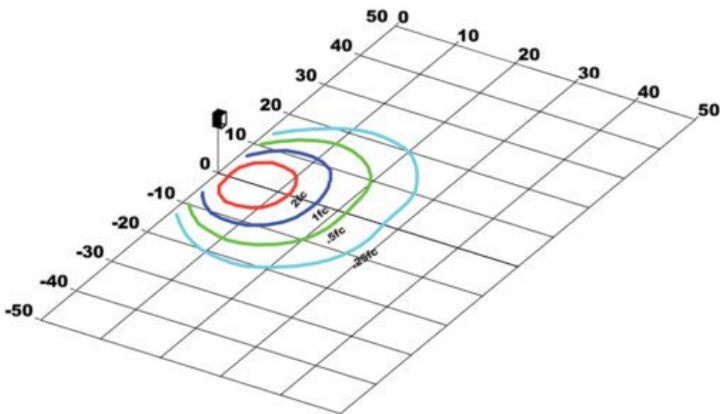

ZIBO 28w LED Wall Pack