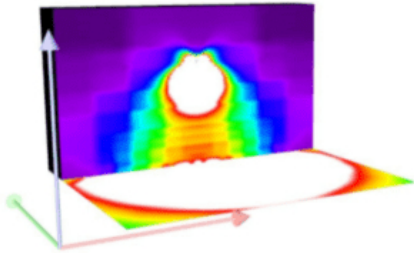

A photometric analysis is a custom computer simulation of your particular project. This service provides average footcandles at various heights, max/min (uniformity) ratios, minimum footcandles, light trespass levels, and more. For exacting lighting specifications, a photometric analysis helps you ensure light levels before making a big purchase. One of our lighting specialist will walk you through the process so you know exactly what you will be receiving. Call us at 800-468-9925 or customerservice@accessfixtures.com for more information about ordering a photometric analysis for your project.

quantity discounts. Our team of friendly expert lighting specialists are available to provide what you need to purchase fixtures and illuminate your project with confidence.

Product Attributes

- Dimensions: 8.75 × 8.75 × 9.25 in
- Weight: 10 lbs
- Availability: Typically ships in 7-10 business days
- Light Source: 3000K - Neutral White, 4000K - Cool White, 5000K - Bright White
- Available Finishes: Bronze, Custom RAL
- Color Rendering Index (CRI): 80+
- Housing: Die cast aluminum housing, 1/2" coin plugs with o-rings for conduit & photocell on two sides & back. Textured architectural bronze powdercoat finish over a chromate conversion coating.
- Lens: Clear prismatic glass lens
- Light Source Included: LED Array Included
- Light Source Lumens: 2979
- Listings: CSA - listed for wet Locations, DLC Listed, IP55
- Mounting: Surface Mount
- Mounting Height: 10 ft., 15 ft.
- Product Family: ZIBO
- Rated Life: 182,000 Hours
- System Watts: 28
- Voltage: 120-277v
- Warranty: 5-Year Limited Warranty
- Style: Forward Throw

Product Gallery

ZIBO 28w LED Wall Pack

**ZIBO 28 Extreme Life
Mounted at 10'**
Emits >1fc 26' Across and 16' Out

**ZIBO 28 Extreme Life
Mounted at 15'**
Emits >1fc 26' Across and 15' Out

**BUY AMERICAN
ACT COMPLIANT**