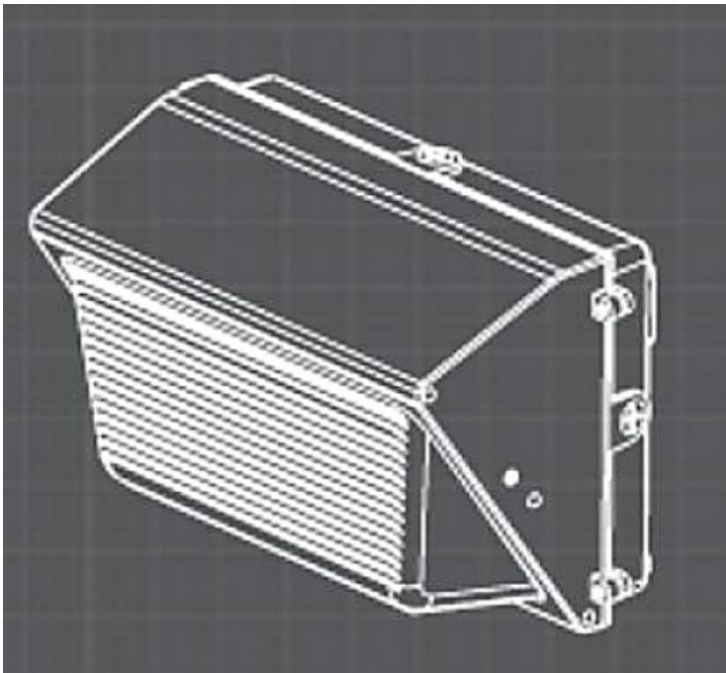

Product Attributes

- Dimensions: 20 × 10 × 10 in
- Weight: 12 lbs
- Availability: Typically ships in 2-4 weeks
- Available Finishes: Bronze
- Color Rendering Index (CRI): 80+
- Color Temperature (K): 4000K
- Housing: Borosilicate glass with die-cast aluminum housing and stainless steel hardware
- System Watts: 50
- Lens: Clear prismatic glass lens
- Light Source: White Light Spectrum
- Light Source Included: LED Array Included
- Light Source Lumens: 4837
- Listings: CSA: Listed for wet locations, DLC Listed, UL Listed for Wet Locations
- Mounting: Mounts over 4-inch electrical box, Universal mounting ring
- Mounting Height: 10 ft., 15 ft., 20 ft.
- Product Family: ZILO
- Rated Life: 100,000 Hours
- Voltage: 120-277v
- Warranty: 5-Year Limited Warranty

Product Gallery

ZIBO 50w LED Wall Pack with Photocell
120-277v - 100w
HID EQV, MAX VALUE

+2	+5	+8	+10	+10	+10	+9	+5	+3
+2	+4	+6	+7	+7	+6	+7	+5	+4
+1	+2	+3	+4	+4	+4	+4	+3	+2
+0.9	+1	+2	+2	+2	+2	+2	+2	+1

50w LED ZIBO Traditional Forward Throw Wall Pack 120v-277v
12' Mounting Height

ZILO 50 Mounted at 10'
Emits >1fc 31' Across and 21' Out

ZILO 50 Mounted at 15' Emits >1fc 34' Across and 25' Out

ZILO 50 Mounted at 20' Emits >1fc 31' Across and 21' Out