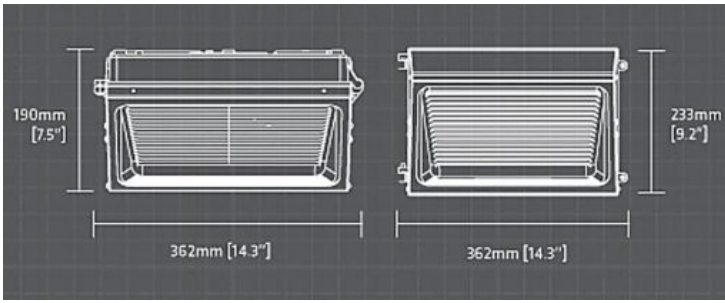

Product Attributes

- Dimensions: 20 × 10 × 10 in
- Weight: 12 lbs
- Availability: Typically ships in 2-4 weeks
- Available Finishes: Bronze
- Color Rendering Index (CRI): 80+
- Color Temperature (K): 4000K
- Housing: Borosilicate glass with die-cast aluminum housing and stainless steel hardware
- System Watts: 50
- Lens: Clear prismatic glass lens
- Light Source: White Light Spectrum
- Light Source Included: LED Array Included
- Light Source Lumens: 4837
- Listings: CSA: Listed for wet locations, DLC Listed, UL Listed for Wet Locations
- Mounting: Mounts over 4-inch electrical box, Universal mounting ring
- Mounting Height: 10 ft., 15 ft., 20 ft.
- Product Family: ZILO
- Rated Life: 100,000 Hours
- Voltage: 120-277v
- Warranty: 5-Year Limited Warranty

Product Gallery

ZIBO 50w LED Wall Pack with Photocell
120-277v - 100w
HID EQV, MAX VALUE

+2	+5	+8	+10	+10	+10	+9	+5	+3
+2	+4	+6	+7	+7	+6	+7	+5	+4
+1	+2	+3	+4	+4	+4	+4	+3	+2
+0.9	+1	+2	+2	+2	+2	+2	+2	+1

50w LED ZIBO Traditional Forward Throw Wall Pack 120v-277v
12' Mounting Height