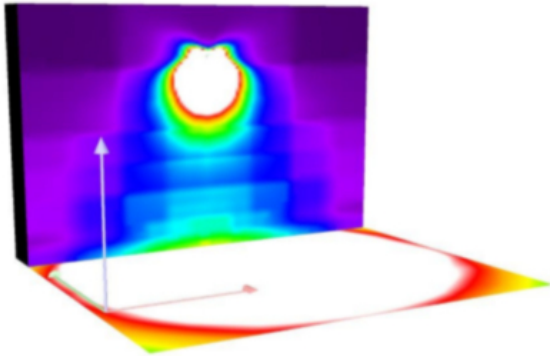

ZILO 50 Mounted at 15' Emits >1fc 34' Across and 25' Out