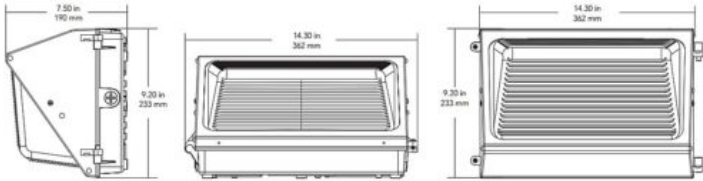

Product Attributes

- Dimensions: 20 × 10 × 10 in
- Weight: 12 lbs
- Availability: Typically ships in 2-4 weeks
- Available Finishes: Bronze
- Color Rendering Index (CRI): 80+
- Color Temperature (K): 4000K
- Housing: Borosilicate glass with die-cast aluminum housing and stainless steel hardware
- System Watts: 50
- Lens: Clear prismatic glass lens
- Light Source: White Light Spectrum
- Light Source Included: LED Array Included
- Light Source Lumens: 4837
- Listings: CSA: Listed for wet locations, DLC Listed, UL Listed for Wet Locations
- Mounting: Mounts over 4-inch electrical box, Universal mounting ring
- Mounting Height: 10 ft., 15 ft., 20 ft.
- Product Family: ZILO
- Rated Life: 100,000 Hours
- Voltage: 120-277v
- Warranty: 5-Year Limited Warranty

Product Gallery

ZIBO 50w LED Wall Pack with Photocell
120-277v - 100w
HID EQV, MAX VALUE

+2	+5	+8	+10	+10	+10	+9	+5	+3
+2	+4	+6	+7	+7	+6	+7	+5	+4
+1	+2	+3	+4	+4	+4	+4	+3	+2
+0.9	+1	+2	+2	+2	+2	+2	+2	+1

50w LED ZIBO Traditional Forward Throw Wall Pack 120v-277v
12' Mounting Height