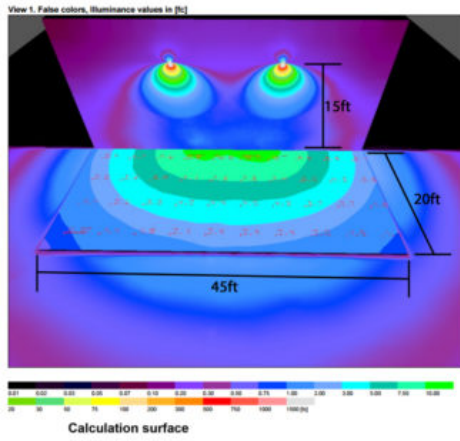

ZIBO 50w LED Wall Pack with Photocell
120-277v - 100w
HID EQV, MAX VALUE

+2	+5	+8	+10	+10	+10	+9	+5	+3
+2	+4	+6	+7	+7	+6	+7	+5	+4
+1	+2	+3	+4	+4	+4	+4	+3	+2
+0.9	+1	+2	+2	+2	+2	+2	+2	+1