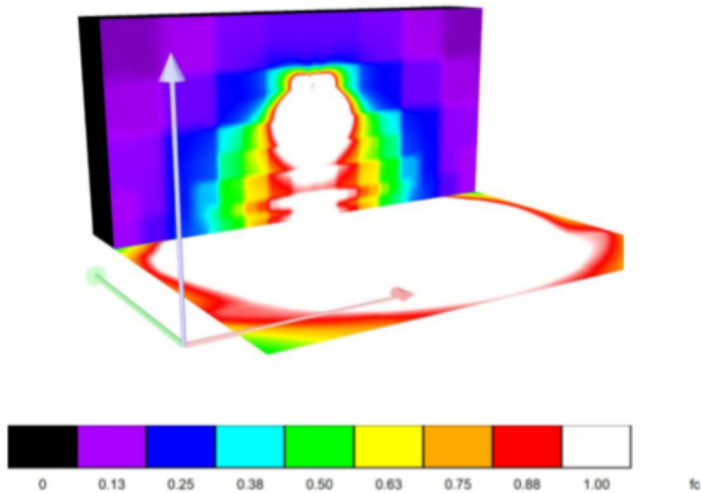

ZILO 50 Mounted at 10'
Emits >1fc 31' Across and 21' Out