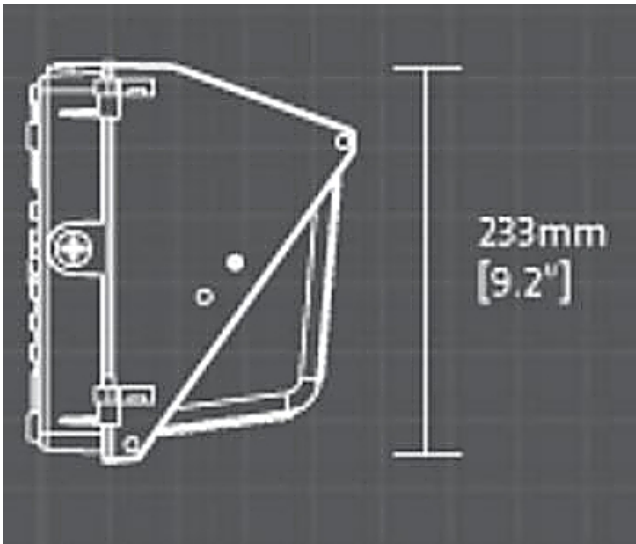

Product Attributes

- Dimensions: 20 × 10 × 10 in
- Weight: 12 lbs
- Availability: Typically ships in 2-4 weeks
- Available Finishes: Bronze
- Color Rendering Index (CRI): 80+
- Color Temperature (K): 4000K
- Housing: Borosilicate glass with die-cast aluminum housing and stainless steel hardware
- System Watts: 50
- Lens: Clear prismatic glass lens
- Light Source: White Light Spectrum
- Light Source Included: LED Array Included
- Light Source Lumens: 4837
- Listings: CSA: Listed for wet locations, DLC Listed, UL Listed for Wet Locations
- Mounting: Mounts over 4-inch electrical box, Universal mounting ring
- Mounting Height: 10 ft., 15 ft., 20 ft.
- Product Family: ZILO
- Rated Life: 100,000 Hours
- Voltage: 120-277v
- Warranty: 5-Year Limited Warranty

Product Gallery

ZIBO 50w LED Wall Pack with Photocell
120-277v - 100w
HID EQV, MAX VALUE

+2	+5	+8	+10	+10	+10	+9	+5	+3
+2	+4	+6	+7	+7	+6	+7	+5	+4
+1	+2	+3	+4	+4	+4	+4	+3	+2
+0.9	+1	+2	+2	+2	+2	+2	+2	+1

50w LED ZIBO Traditional Forward Throw Wall Pack 120v-277v
12' Mounting Height

ZILO 50 Mounted at 10'
Emits >1fc 31' Across and 21' Out

ZILO 50 Mounted at 15' Emits >1fc 34' Across and 25' Out

ZILO 50 Mounted at 20' Emits >1fc 31' Across and 21' Out