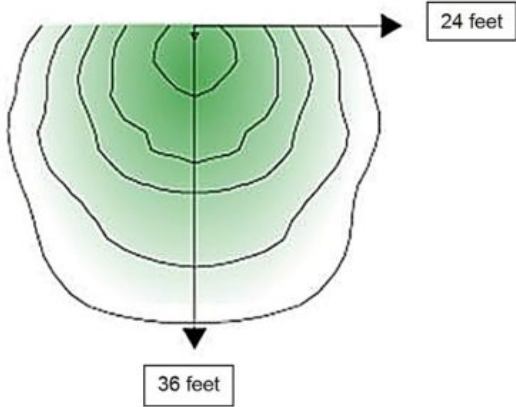

Product Attributes

- Dimensions: 20 × 10 × 10 in
- Weight: 12 lbs
- Availability: Typically ships in 2-4 weeks
- Available Finishes: Bronze
- Color Rendering Index (CRI): 80+
- Color Temperature (K): 4000K
- Housing: Borosilicate glass with die-cast aluminum housing and stainless steel hardware
- System Watts: 50
- Lens: Clear prismatic glass lens
- Light Source: White Light Spectrum
- Light Source Included: LED Array Included
- Light Source Lumens: 4837
- Listings: CSA: Listed for wet locations, DLC Listed, UL Listed for Wet Locations
- Mounting: Mounts over 4-inch electrical box, Universal mounting ring
- Mounting Height: 10 ft., 15 ft., 20 ft.
- Product Family: ZILO
- Rated Life: 100,000 Hours
- Voltage: 120-277v
- Warranty: 5-Year Limited Warranty

Product Gallery

ZIBO 50w LED Wall Pack with Photocell
120-277v - 100w
HID EQV, MAX VALUE

+2	+5	+8	+10	+10	+10	+9	+5	+3
+2	+4	+6	+7	+7	+6	+7	+5	+4
+1	+2	+3	+4	+4	+4	+4	+3	+2
+0.9	+1	+2	+2	+2	+2	+2	+2	+1

50w LED ZIBO Traditional Forward Throw Wall Pack 120v-277v
12' Mounting Height