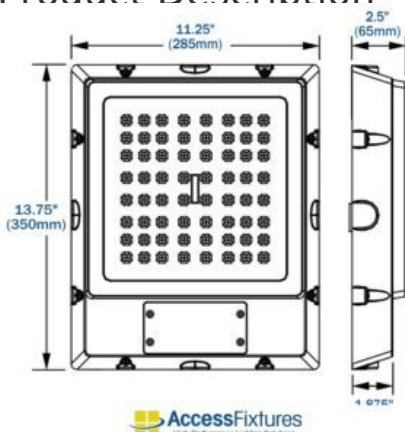

### Product Description

Energy-efficient, built-to-last, ARTO 57w turtle LED garage lighter 347v is perfect for for public and private garages. Save money. Save wildlife.

The high-voltage ARTO 57w turtle LED garage lighter 347v is a great choice for new installations or to replace HID systems in public or private parking garages. It emits 2,292 lumens. Its amber LEDs comply with both [sea turtle regulations](#) and monochromatic security systems]. This fixture comes standard with an Easy-Hang bracket that allows for one-person installation. Options include Quick-Mount bracket, microwave motion sensor, custom RAL colors, and more. Furthermore, this fixture boasts an extreme **219,000 hours (25 years) rated life!**