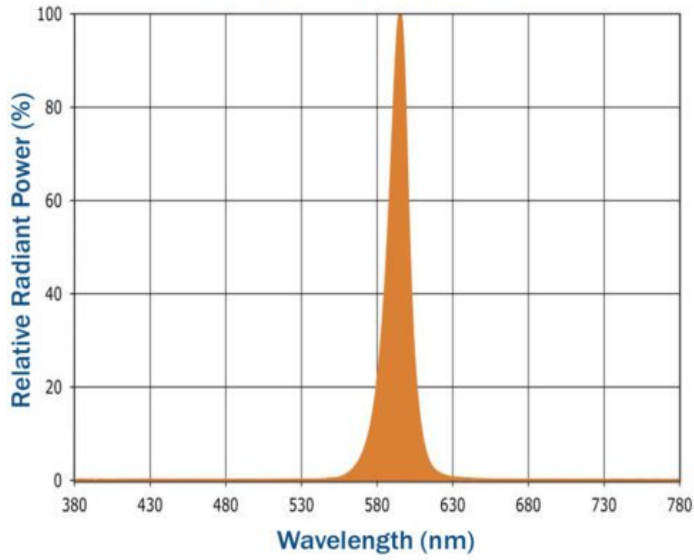

Spectral Chart - Amber LED

**BUY AMERICAN
ACT COMPLIANT**