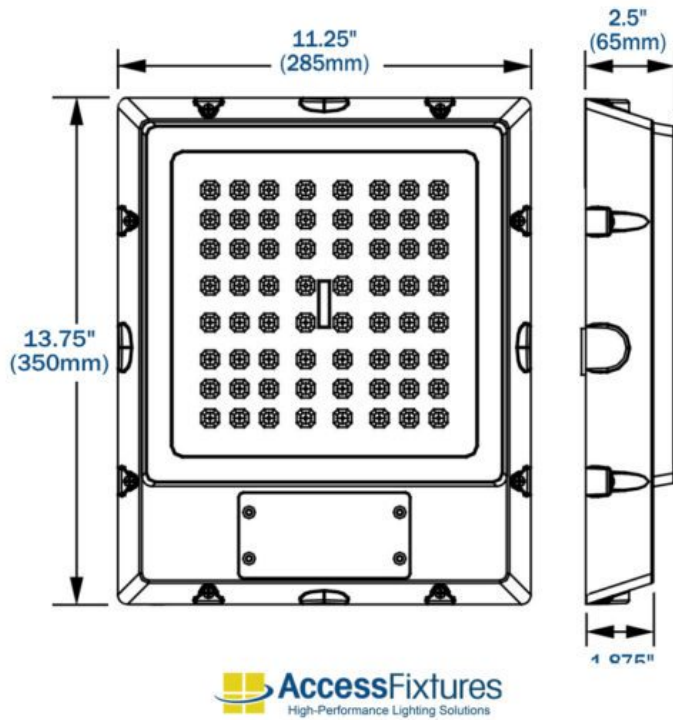

Product Gallery

Garage Lighter
(back shown with built-in Easy-Hang bracket)