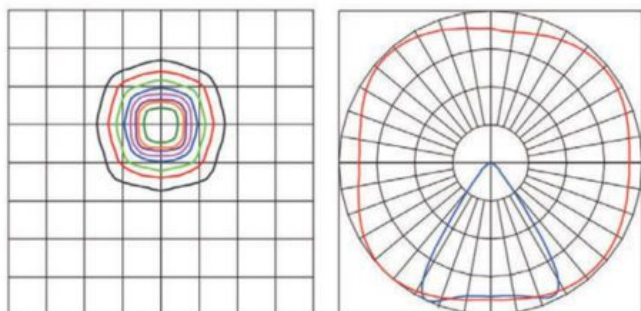

**APTA LEDs feature built-in beam angles.
Shown here are ISO plot and polar curve for a 60° beam angle.**