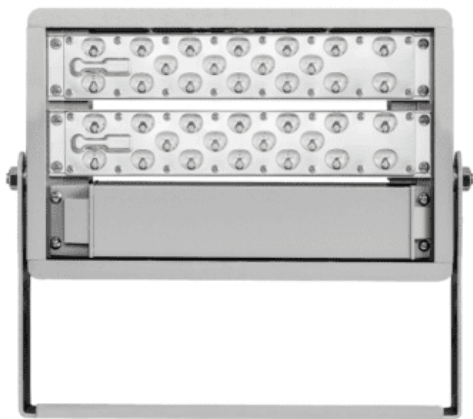

APTA-V 80 LED Flood Light, 120-277v, Extreme Life

SKU: AF72XFLB80CBSCTHC

Product Page: <https://www.accessfixtures.com/p/78w-led-flood-120-277v/>

Product Description

APTA-V 80 LED Flood Light, 120-277v, Extreme Life is a commercial and industrial flood light.

Vertical Bracket Mount: APTA-V includes a vertical bracket mount for mounting flexibility in any lighting project.

Choice of Kelvin and Optics: APTA-V is available in five Kelvins and fourteen different optics for precision and versatility.

Extreme Life and IP67: This fixture is L70 rated at over 200,000 hours and IP67 rated against water and dust.

APTA-V 80 Features:

78w integrated LED

9,984 lumens

- 128 lumens per watt

120-277v

IP67 rated and salt-spray certification