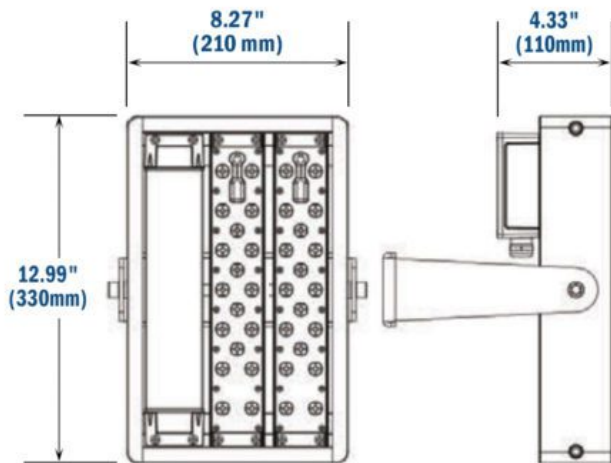

- Rated Life: 200,000+ Hours
- Vendor: AF72X
- Voltage: 120-277v
- Warranty: 5-Year Limited Warranty
- Light Source Lumens: 9984
- System Watts: 72

Product Gallery