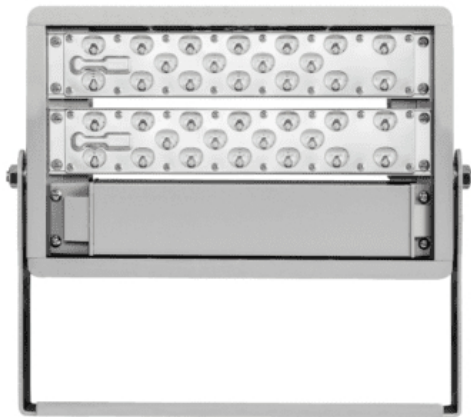

APTA-V 80 LED Flood Light, 347-480v, Extreme Life

SKU: AF72XFLC80UBSCTHC

Product Page: <https://www.accessfixtures.com/p/78w-led-flood-347-480v/>

Product Description

APTA-V 80 LED Flood Light, 347-480v, Extreme Life is a commercial and industrial flood light.

Vertical Bracket Mount: APTA-V includes a vertical bracket mount for mounting flexibility in any lighting project.

Choice of Kelvin and Optics: APTA-V is available in five Kelvins and fourteen different optics for precision and versatility.

Extreme Life and IP67: This fixture is L70 rated at over 200,000 hours and IP67 rated against water and dust.

APTA-V 80 Features:

78w integrated LED

9,984 lumens

- 128 lumens per watt

347-480v

IP67 rated and salt-spray certification