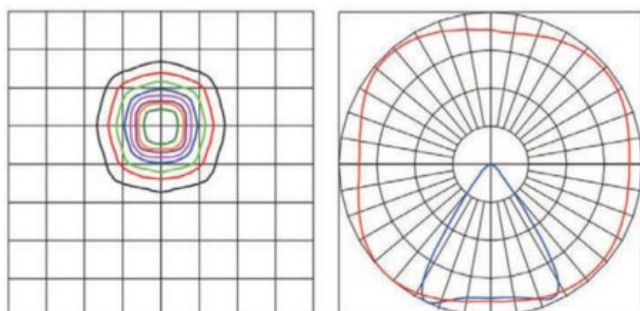

- Rated Life: 200,000+ Hours
- Voltage: 347-480v
- Warranty: 5-Year Limited Warranty
- Light Source Lumens: 9984
- System Watts: 72

Product Gallery

**APTA LEDs feature built-in beam angles.
Shown here are ISO plot and polar curve for a 60° beam angle.**