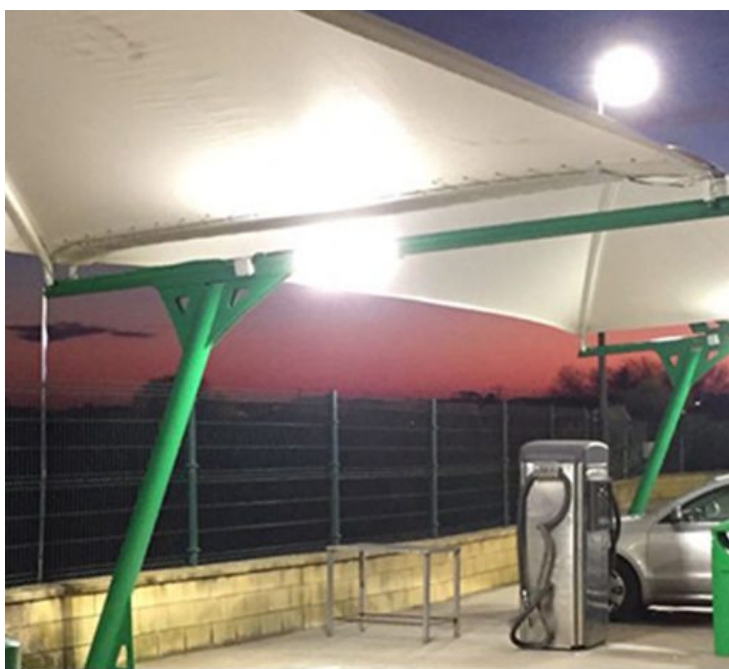

- Rated Life: 200,000+ Hours
- Voltage: 347-480v
- Warranty: 5-Year Limited Warranty
- Light Source Lumens: 9984
- System Watts: 72

Product Gallery

**APTA LEDs feature built-in beam angles.
Shown here are ISO plot and polar curve for a 60° beam angle.**