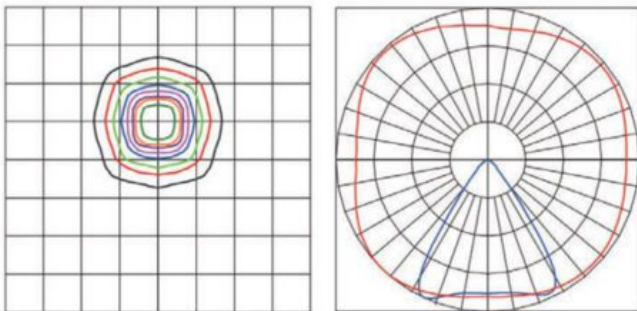

APTA LEDs feature built-in beam angles.
Shown here are ISO plot and polar curve for a 60° beam angle.