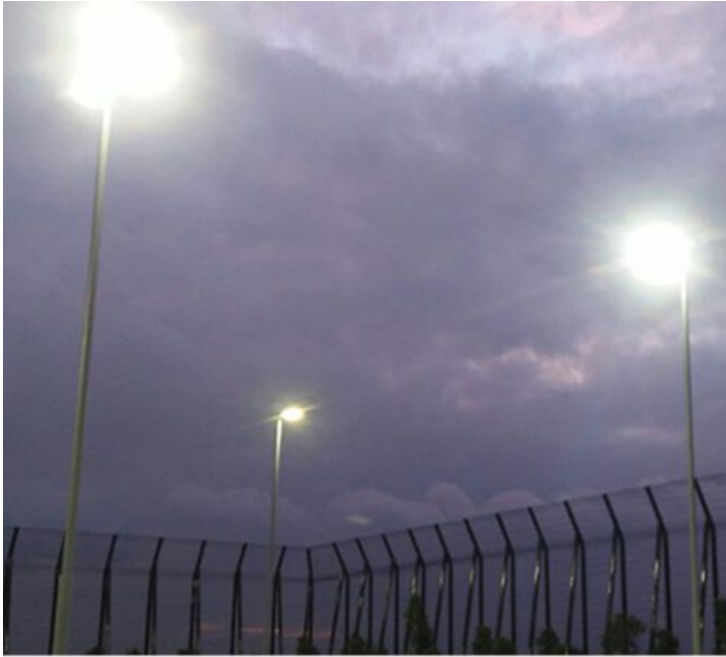

APTA LEDs feature built-in beam angles.
Shown here are ISO plot and polar curve for a 60° beam angle.