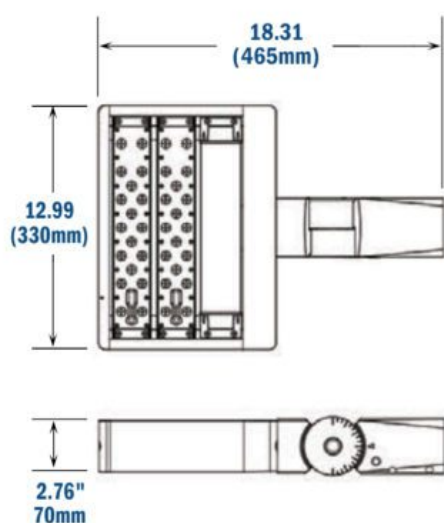

- Rated Life: 200,000+ Hours
- Voltage: 347-480v
- Warranty: 5-Year Limited Warranty
- Light Source Lumens: 9984
- System Watts: 72

Product Gallery