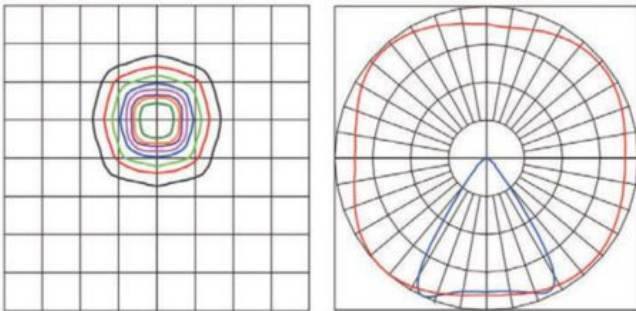

A photometric analysis is a computer simulation of a particular project. Whether using these fixtures to illuminate a parking lot, athletic field, rail yard, dock, or something else entirely, a photometric analysis is an easy way to quantify your light levels before making a big purchase. This service will provide average footcandles, max/min (uniformity) ratios, minimum footcandles, light trespass levels, and more. When the report(s) are generated, a lighting specialist will walk you through them, page by page, so you know exactly what you will be receiving. Call us at 800-468-9925 or email customerservice@accessfixtures.com for more information about ordering a photometric analysis for your project.

Product Gallery

APTA LEDs feature built-in beam angles.
Shown here are ISO plot and polar curve for a 60° beam angle.