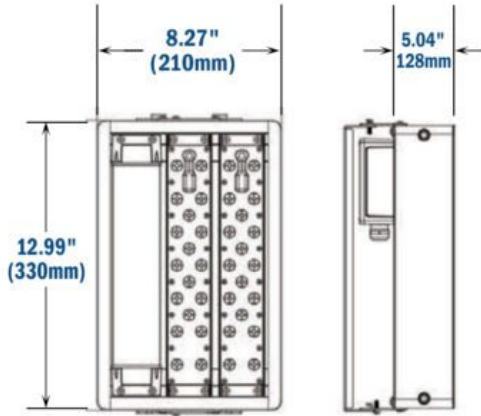

APTA LEDs feature built-in beam angles.
Shown here are ISO plot and polar curve for a 60° beam angle.