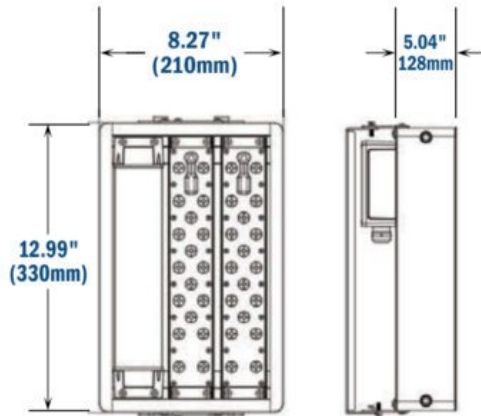

APTA 78w Marine Turtle Canopy Light

APTA LEDs feature built-in beam angles.
Shown here are ISO plot and polar curve for a 60° beam angle.