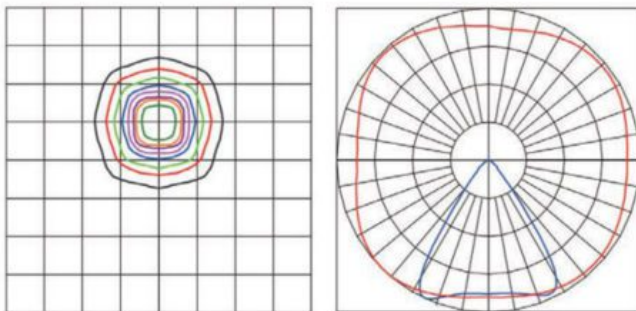

APTA 78w Marine Turtle Canopy Light

APTA LEDs feature built-in beam angles.
Shown here are ISO plot and polar curve for a 60° beam angle.