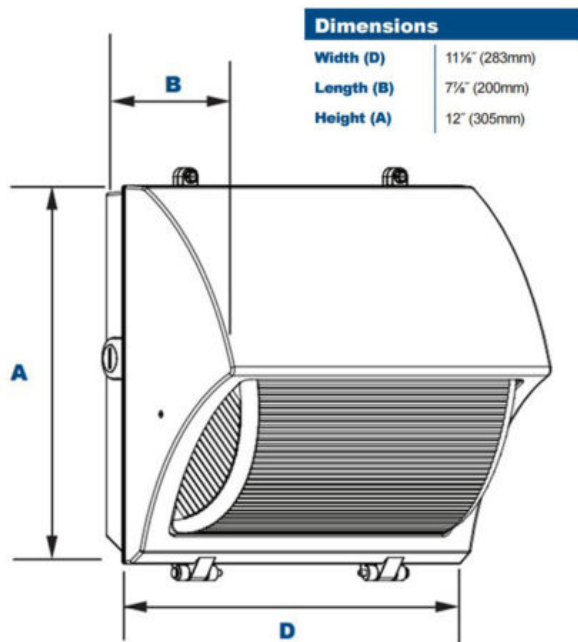

- Voltage: 347-480v
- Warranty: 5-Year Limited Warranty
- Style: Forward Throw

Product Gallery