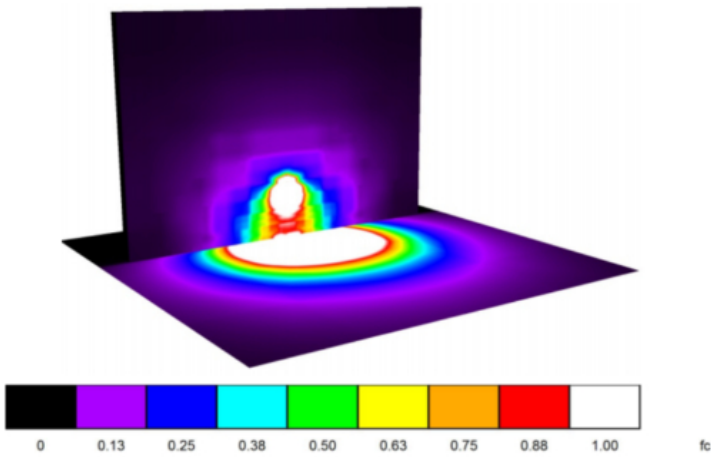

**ACCO 44 Mounted at 10'
Emits > 1fc 29' Across and 19' Out**