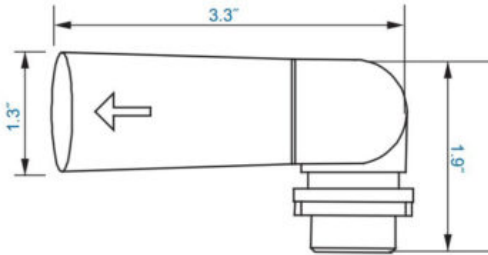

**ACCO 44 Mounted at 10'
Emits > 1fc 29' Across and 19' Out**