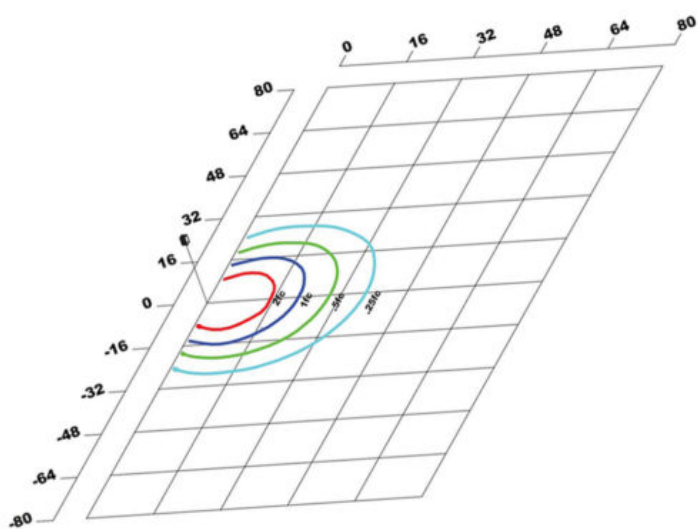

- Voltage: 347-480v
- Warranty: 5-Year Limited Warranty
- Style: Forward Throw

Product Gallery