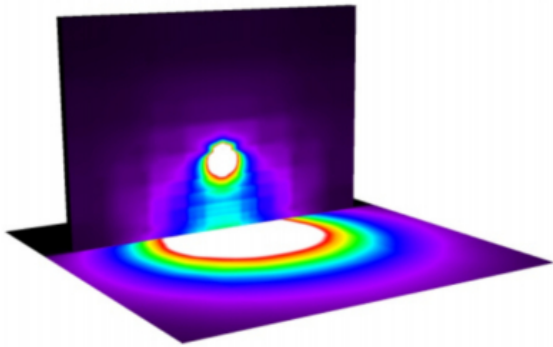

ACCO 44 Mounted at 15' Emits > 1fc 30' Across and 20' Out

**BUY AMERICAN
ACT COMPLIANT**