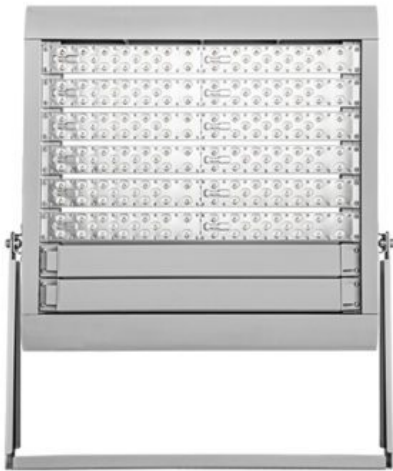

APTI-V 450 LED Flood Light, 347-480v, Extreme Life

SKU: AF72XFLG450U

Product Page:

<https://www.accessfixtures.com/p/apti-485w-led-flood-347-480v-200000-hr-life-ip67-rated-u-bracket/>

Product Description

APTI-V 450 LED Flood Light, 347-480v, Extreme Life is a commercial and industrial sports light.

Vertical Bracket Mount: APTI-V includes a slipfitter mount for mounting flexibility in any sports lighting project.

Choice of Kelvin and Optics: APTI-V is available in five Kelvins and fourteen different optics for precision and versatility.

347-480v

- Compatible with most controls such as DALI and photocells - Low EPA to reduce stress on poles

LEDs driven at 700ma or lower for long life

Sturdy diecast aluminum housing

- 62,235 lumens - IP67 rated against dust and fully submersible - Glass-free design (Read: Unbreakable!) - Unique modular design makes field repairs simple

Product Attributes

- Dimensions: 24.49 × 24.98 × 4.41 in
- Weight: 49 lbs
- Availability: Typically ships in 6-8 weeks.
- Light Source: 2200 Kelvin – Very Warm White, 3000K - Neutral White, 4000K - Cool White, 5000K - Bright White, 5700K - Cinematography
- Available Finishes: Black, Bronze, Gray, White
- Ballast/Driver: Electronic 50/60 Hz
- Color Rendering Index (CRI): 70+, 80+, 90+