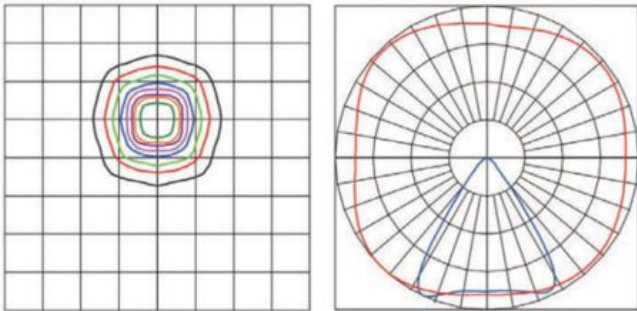

**APTI LEDs feature built-in beam angles.
Shown here are ISO plot and polar curve for a 60° beam angle**