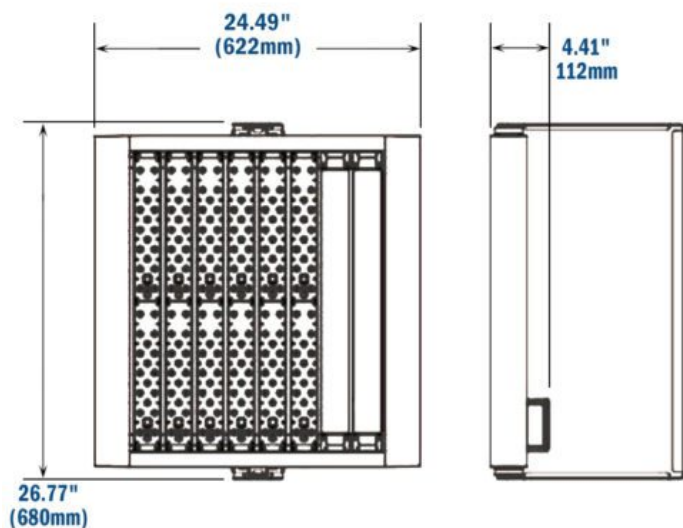

- Housing: Modular design, Vandal resistant screws optional, Die cast aluminum housing, Finish meets 1000-hour salt-spray certification per ASTM B117/ ISO 9227:2012
- Lens: 15+ optical lenses available for specific distribution patterns
- Light Source Included: LED Array Included
- Light Source Lumens: 62,235
- Listings: CB, CE, CuL Listed, DLC Listed, IK08, LM79, RoHS, SAA, UL Listed
- Mounting: Slip Fitter, Yoke Mount/U-Bracket Mount
- Product Family: APTI
- Rated Life: 200,000+ Hours
- System Watts: 463
- Voltage: 347-480v
- Vendor: AF72X
- Warranty: 5-Year Limited Warranty

Product Gallery