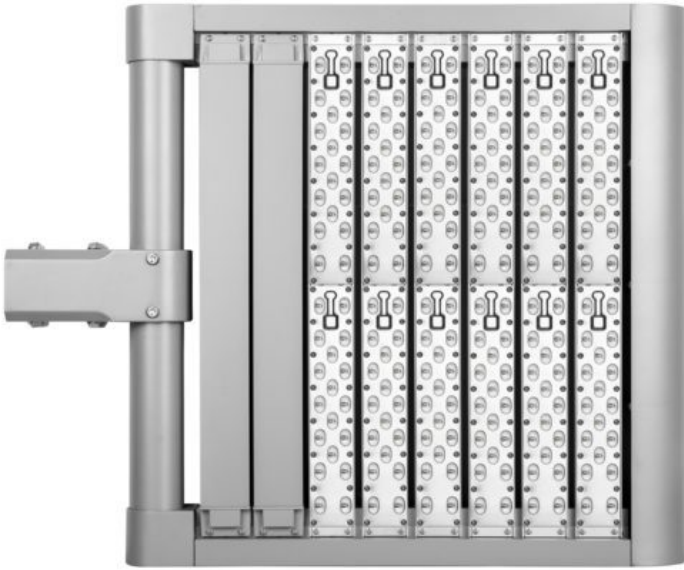

### Product Description

APTI-S 450 LED Light with Slipfitter, 347-480v, Extreme Life is a commercial and industrial area light.

**Slipfitter Mount:** APTI-S includes a slipfitter mount for mounting flexibility in any sports lighting project.

## Product Attributes

- Dimensions: 26.77 &times; 24.49 &times; 4.41 in
- Weight: 49 lbs
- Availability: Typically ships in 6-8 weeks.
- Light Source: 2200 Kelvin Light Fixtures, 3000K - Neutral White, 4000K - Cool White, 5000K - Bright White, 5700K - Cinematography
- Available Finishes: Black, Bronze, Gray, White

## Product Gallery

**Slip Fitter Mount  
fits over 2 3/8" tenon**

**APTI LEDs feature built-in beam angles.**  
**Shown here are ISO plot and polar curve for a 60° beam angle**