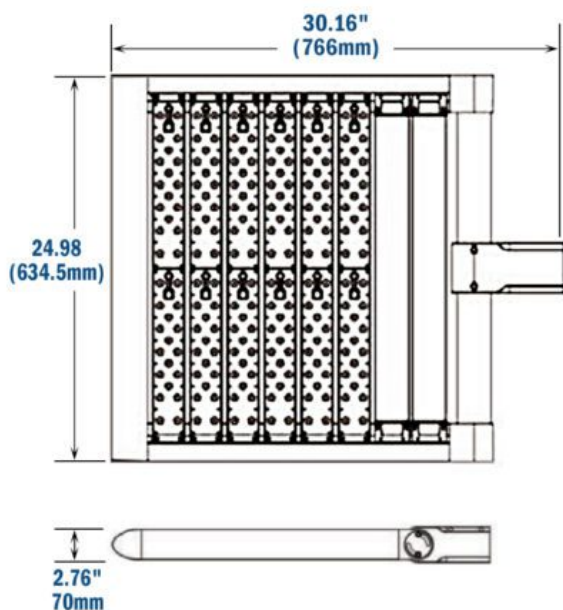

- Ballast/Driver: Electronic 50/60 Hz
- Color Rendering Index (CRI): 70+, 80+, 90+
- Housing: Modular design, Vandal resistant screws optional, Die cast aluminum housing, Finish meets 1000-hour salt-spray certification per ASTM B117/ ISO 9227:2012
- Lens: 15+ optical lenses available for specific distribution patterns
- Light Source Included: LED Array Included
- Light Source Lumens: 62,235
- Listings: CB, CE, CuL Listed, DLC Listed, IK08, LM79, RoHS, SAA, UL Listed
- Mounting: Slip Fitter
- Product Family: APTI
- Rated Life: 200,000+ Hours
- System Watts: 463
- Voltage: 347-480v
- Warranty: 5-Year Limited Warranty

Product Gallery