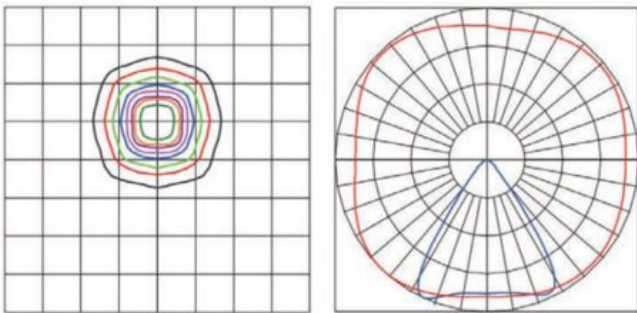

APTI LEDs feature built-in beam angles.
Shown here are ISO plot and polar curve for a 60° beam angle