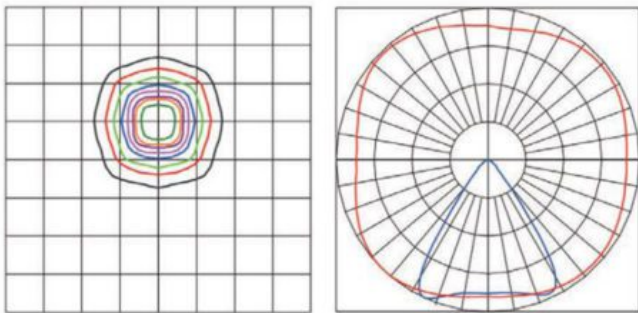

APTI LEDs feature built-in beam angles.
Shown here are ISO plot and polar curve for a 60° beam angle