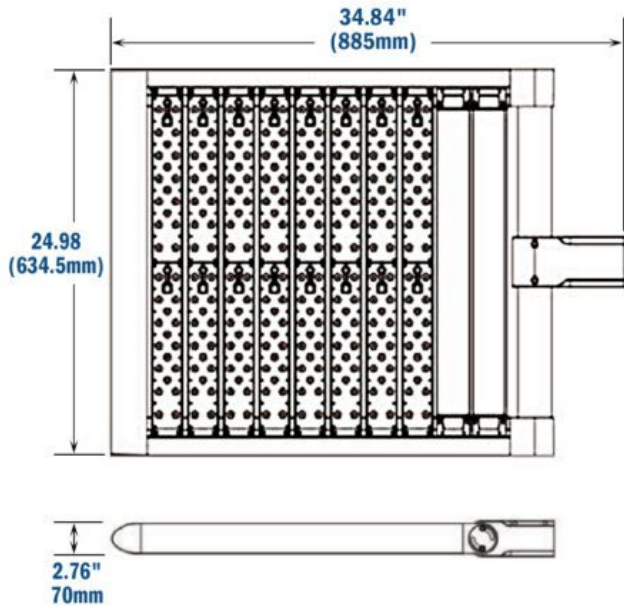

APTI LEDs feature built-in beam angles.
Shown here are ISO plot and polar curve for a 60° beam angle