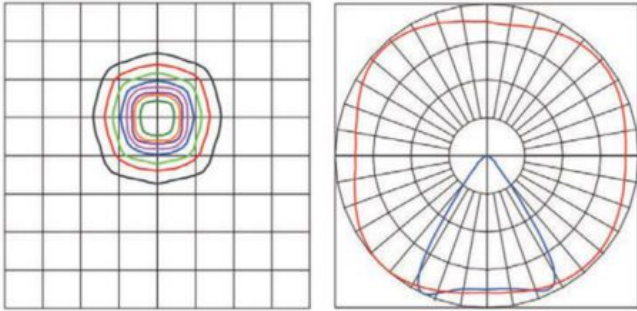

Product Gallery

**Optional
Motion Sensor
(shown on
485w model)**

**Optional
Bronze
(shown on
485w model)**

APTI LEDs feature built-in beam angles.
Shown here are ISO plot and polar curve for a 60° beam angle