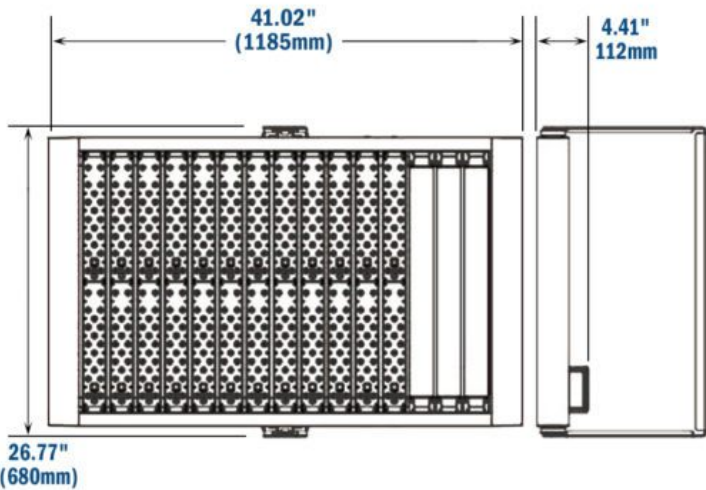

Product Attributes

- Dimensions: 41.02 × 26.77 × 4.41 in
- Weight: 68.30 lbs
- Availability: Typically ships in 6-8 weeks.
- Light Source: 2200 Kelvin Light Fixtures, 3000K - Neutral White, 4000K - Cool White, 5000K - Bright White, 5700K - Cinematography
- Available Finishes: Black, Bronze, Gray, White
- Ballast/Driver: Electronic 50/60 Hz
- Color Rendering Index (CRI): 70+, 80+, 90+

Product Gallery

**Optional
Motion Sensor
(shown on
485w model)**

**Optional
Bronze
(shown on
485w model)**

APTI LEDs feature built-in beam angles.
Shown here are ISO plot and polar curve for a 60° beam angle