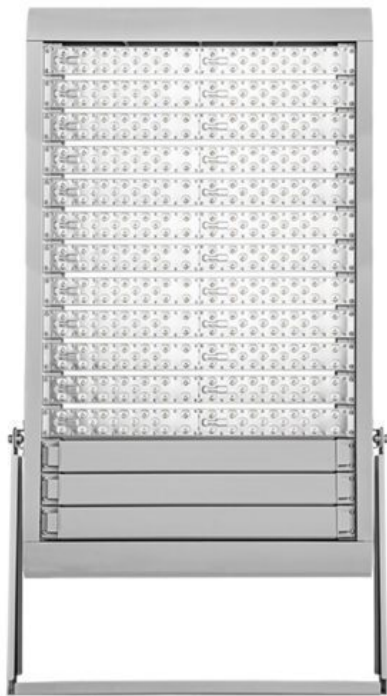

APTI-V 900 LED Flood Light, 347-480v, Extreme Life

SKU: AF72XFLG900U

Product Page:

<https://www.accessfixtures.com/p/apti-924w-led-flood-347-480v-200000-hr-life-ip67-rated-u-bracket/>

Product Description

APTI-V 900 LED Flood Light, 347-480v, Extreme Life is a commercial and industrial sports light.

Vertical Bracket Mount: APTI-V includes a slipfitter mount for mounting flexibility in any sports lighting project.

Choice of Kelvin and Optics: APTI-V is available in five Kelvins and fourteen different optics for precision and versatility.

347-480v

- Compatible with most controls such as DALI and photocells - Low EPA to reduce stress on poles

LEDs driven at 700ma or lower for long life

Sturdy diecast aluminum housing

- 112,266 lumens - IP67 rated against dust and fully submersible - Glass-free design (Read: Unbreakable!) - Unique modular design makes field repairs simple

Product Attributes

- Dimensions: 41.02 × 26.77 × 4.41 in
- Weight: 68.30 lbs
- Availability: Typically ships in 6-8 weeks.
- Light Source: 2200 Kelvin Light Fixtures, 3000K - Neutral White, 4000K - Cool White, 5000K - Bright White, 5700K - Cinematography
- Available Finishes: Black, Bronze, Gray, White
- Ballast/Driver: Electronic 50/60 Hz
- Color Rendering Index (CRI): 70+, 80+, 90+