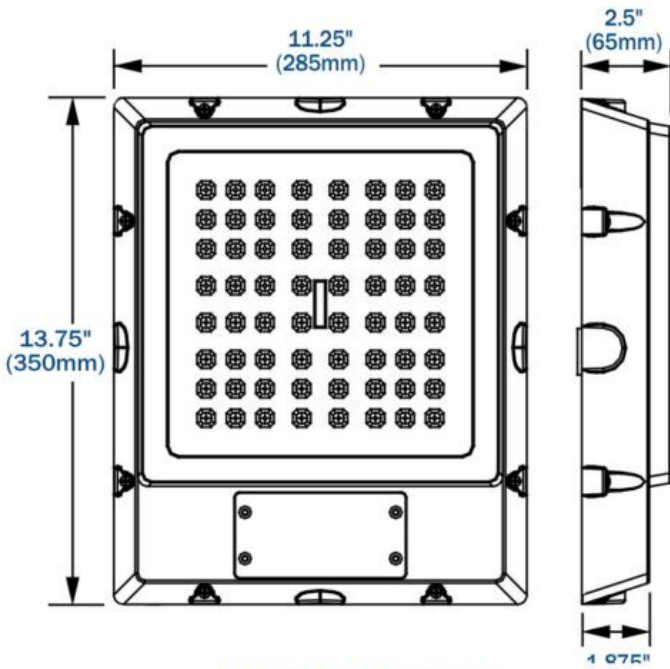

Garage Lighter
(back shown with built-in Easy-Hang bracket)