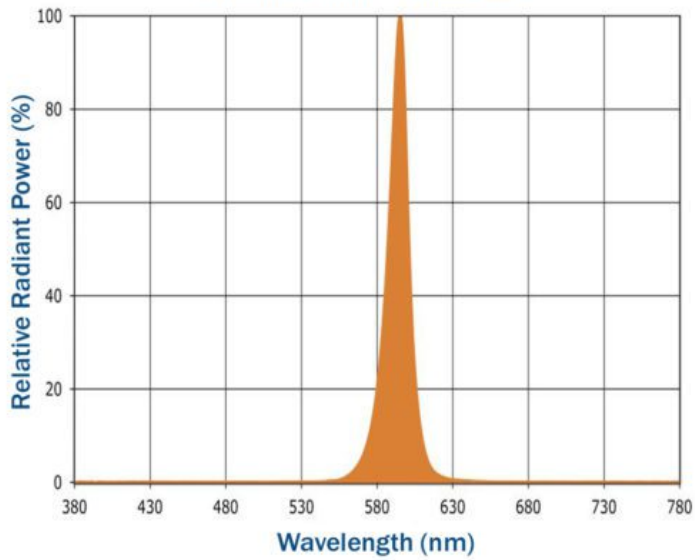

Spectral Chart - Amber LED