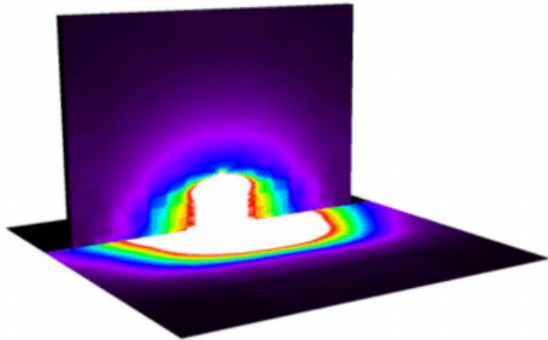

**BAKU 52 Mounted at 10'
Emits > 1fc 42' Across and 20' Out**