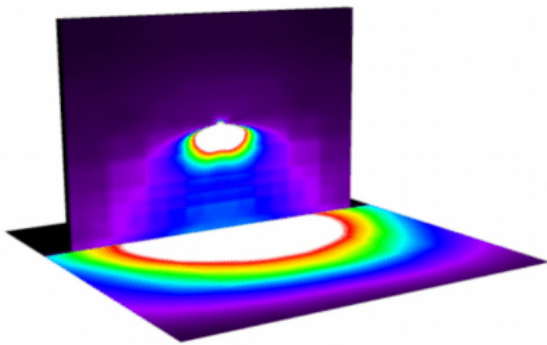

BAKU 52 Mounted at 20' Emits > 1fc 46' Across and 23' Out