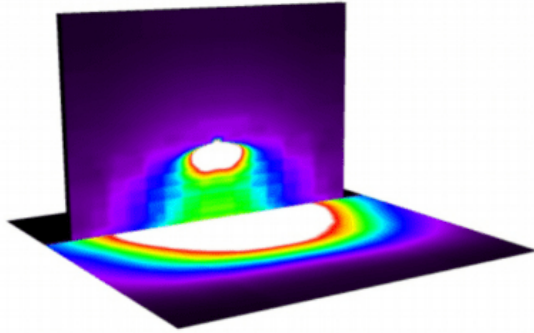

BAKU 52 Mounted at 15' Emits > 1fc 46' Across and 23' Out