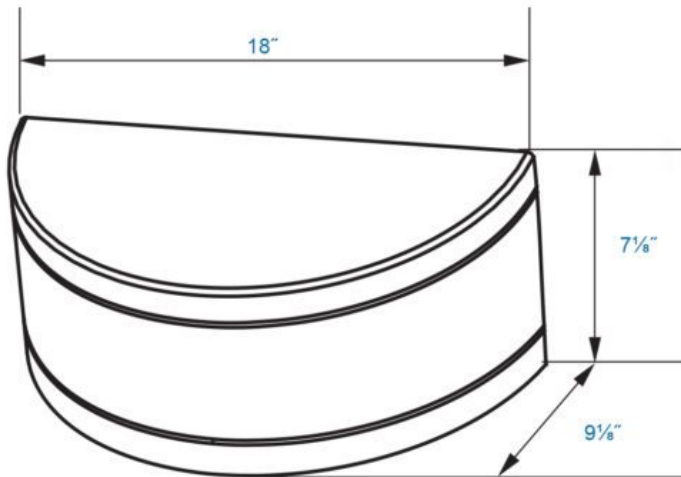

**BAKU 52 Mounted at 10'
Emits > 1fc 42' Across and 20' Out**