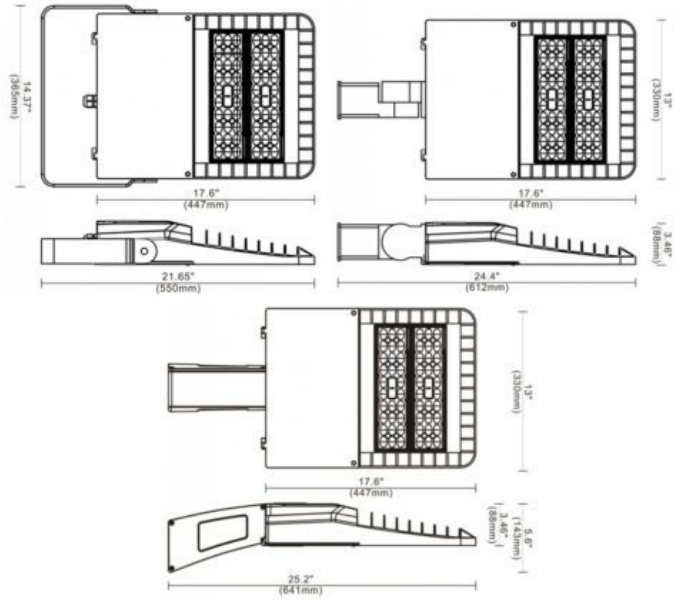

A photometric analysis creates a computer simulation of a particular project. No matter what you are lighting, a photometric analysis is an easy way to quantify light levels before purchasing. When a report is generated, a lighting specialist will walk you through it so you know exactly what you will be receiving. Photometrics include average and minimum footcandles, uniformity ratios, spacing, light trespass info, and more. Plus, the cost of the study is refunded back to you when you purchase the fixtures. Call us at 800-468-9925 for more information about ordering a photometric analysis for your project.

Ready to Order CARO 100w LED Flood Light 120-277v or Speak to a Lighting Specialist?

You can place your order online, [here](#). Or, if you want additional information, give us a call at 800-468-9925. Does your project require multiple fixtures? Ask us about quantity discounts. Our team of friendly expert lighting specialists are available to provide what you need to purchase fixtures and illuminate your project with confidence.

Product Attributes

- Dimensions: 17.6 × 13 × 5.6 in
- Weight: 19 lbs
- Availability: Typically ships in 2-4 weeks
- Light Source: 4000K - Cool White, 5000K - Bright White
- Available Finishes: Bronze
- Ballast/Driver: Electronic 50/60 Hz
- Color Rendering Index (CRI): 80+
- Housing: Die-cast aluminum housing
- Lens: Clear polycarbonate lens
- Light Source Included: LED Array Included
- Light Source Lumens: 13532
- Listings: RoHS Compliant, Wet locations, CuL Listed, DLC Premium, IP65, UL
- Mounting: Direct Square Mounting Arm, Slip Fitter, Yoke Mount/U-Bracket Mount
- Product Family: CARO
- Rated Life: 50,000 Hours
- System Watts: 100
- Voltage: 120-277v
- Warranty: 5-Year Limited Warranty

Product Gallery

CARO Outdoor Flood Light Fixture

Dimensions: Yoke U-Bracket Mount, Slip Fitter, and Direct Pole Mount Arm

CARO Optics