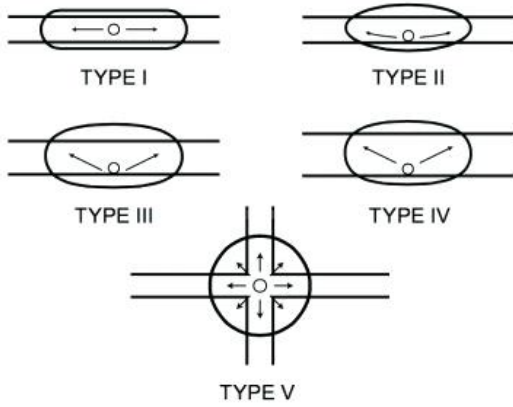

provide what you need to purchase fixtures and illuminate your project with confidence.

Product Attributes

- Dimensions: 16 × 22 × 5 in
- Weight: 15 lbs
- Availability: Typically ships in 2-4 weeks
- Available Finishes: Bronze, Custom RAL
- Ballast/Driver: Electronic 50/60 Hz
- Housing: Die cast aluminum housing with architectural bronze powdercoat finish over chromate conversion coating.
- Lens: Opalescent glass lens, Clear prismatic glass lens, Clear tempered glass lens
- Light Source: 4000K - Cool White, 5000K - Bright White
- Light Source Included: LED Array Included
- Light Source Lumens: 20976
- Listings: CSA - listed for wet Locations, IP66, ANSI/UL 1598, 8750
- Mounting: Direct Square Mounting Arm, Easy-hang wall bracket, Slip Fitter, Two-Piece Swivel Bracket, Yoke Mount/U-Bracket Mount
- Rated Life: 290,000 Hours
- System Watts: 136
- Voltage: 347-480v
- Warranty: 5-Year Limited Warranty
- Product Family: CARA
- Mounting Filter: Vertical Tenon 2 3/8"

Product Gallery

Figure 7. IESNA Outdoor lighting distribution types I - V.

YOKE MOUNT

BRACKET MOUNT

SLIPFITTER MOUNT

POLE ARM MOUNT

WALL MOUNT