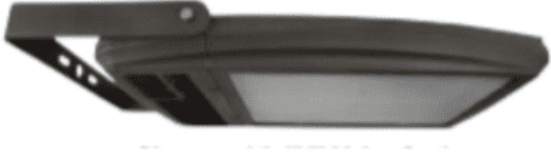

provide what you need to purchase fixtures and illuminate your project with confidence.

Product Attributes

- Dimensions: 16 × 22 × 5 in
- Weight: 15 lbs
- Availability: Typically ships in 2-4 weeks
- Available Finishes: Bronze, Custom RAL
- Ballast/Driver: Electronic 50/60 Hz
- Housing: Die cast aluminum housing with architectural bronze powdercoat finish over chromate conversion coating.
- Lens: Opalescent glass lens, Clear prismatic glass lens, Clear tempered glass lens
- Light Source: 4000K - Cool White, 5000K - Bright White
- Light Source Included: LED Array Included
- Light Source Lumens: 20976
- Listings: CSA - listed for wet Locations, IP66, ANSI/UL 1598, 8750
- Mounting: Direct Square Mounting Arm, Easy-hang wall bracket, Slip Fitter, Two-Piece Swivel Bracket, Yoke Mount/U-Bracket Mount
- Rated Life: 290,000 Hours
- System Watts: 136
- Voltage: 347-480v
- Warranty: 5-Year Limited Warranty
- Product Family: CARA
- Mounting Filter: Vertical Tenon 2 3/8"

Product Gallery

Figure 7. IESNA Outdoor lighting distribution types I - V.

YOKE MOUNT

BRACKET MOUNT

SLIPFITTER MOUNT

POLE ARM MOUNT

WALL MOUNT