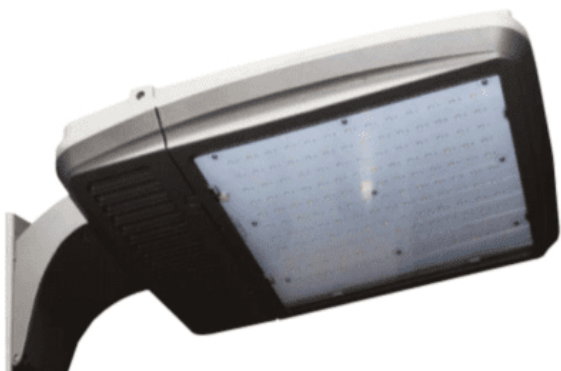

CARA 136w LED Area Light, 347-480v, Extreme Life

SKU: AF33XKH45Q*1X136H

Product Tags: [Exterior Lighting](#), [LED](#), [Outdoor Lighting](#)

Product Page:

<https://www.accessfixtures.com/p/cara-136w-led-area-light-347-480v-extreme-life/>

Product Description

The CARA 136w LED Area Light, 347-480v, Extreme Life is a multipurpose area light designed for many applications.

Extreme Life: This area light is L70 rated at 290,000 hours, making it suitable for years and years of use.

Maximum Value: This fixture emits up to 154 lumens per watt for maximum lumen output and comes with Type III, IV, or V optics.

Optics: Multiple mounting options include yoke mount, slipfitter, pole arm mount,

and more for added flexibility.

Features:

- Die cast aluminum housing - CSA, ANSI/UL listed - 80+ CRI - Dimmable 0-10v
- Up to 154 lumens per watt - 290,000 hour L70 rated life - IP66 Rated: protected from total dust ingress; protected from high pressure water jets from any direction - 15 3/4" x 22" x 4" Options:
- Mounting: Choose standard direct mount, slipfitter, pole mount, bracket mount, yoke mount, or wall mount - Photo-cell sensor: Switch automatically turns lights on at dusk and off at dawn. Save energy! - Internal microwave sensor for heights up to 25' - Bronze or custom RAL - 3000K, 4000K or 5000K - Clear, prismatic, or opalescent lens Access Fixtures Warranty