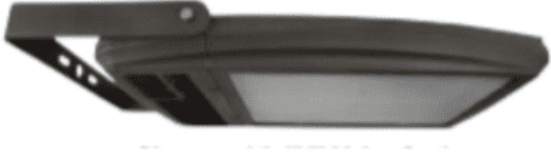

provide what you need to purchase fixtures and illuminate your project with confidence.

Product Attributes

- Dimensions: 16 × 22 × 5 in
- Weight: 15 lbs
- Availability: Typically ships in 2-4 weeks
- Available Finishes: Bronze, Custom RAL
- Ballast/Driver: Electronic 50/60 Hz
- Housing: Die cast aluminum housing with architectural bronze powdercoat finish over chromate conversion coating.
- Lens: Opalescent glass lens, Clear prismatic glass lens, Clear tempered glass lens
- Light Source: 4000K - Cool White, 5000K - Bright White
- Light Source Included: LED Array Included
- Light Source Lumens: 33998
- Listings: CSA - listed for wet Locations, IP66, ANSI/UL 1598, 8750
- Mounting: Direct Square Mounting Arm, Easy-hang wall bracket, Slip Fitter, Two-Piece Swivel Bracket, Yoke Mount/U-Bracket Mount
- Rated Life: 290,000 Hours
- System Watts: 225
- Voltage: 120-277v
- Warranty: 5-Year Limited Warranty
- Product Family: CARA
- Mounting Filter: Vertical Tenon 2 3/8"

Product Gallery

Figure 7. IESNA Outdoor lighting distribution types I - V.

YOKE MOUNT

BRACKET MOUNT

SLIPFITTER MOUNT

POLE ARM MOUNT

WALL MOUNT