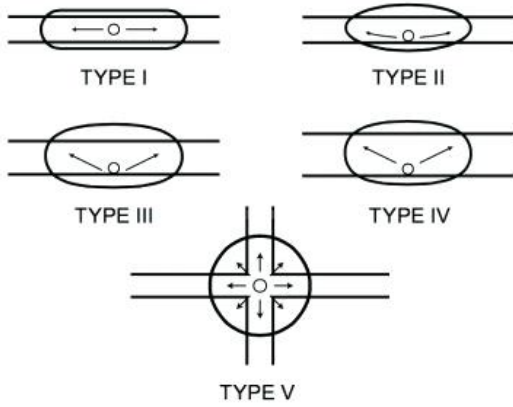

provide what you need to purchase fixtures and illuminate your project with confidence.

Product Attributes

- Dimensions: 16 × 22 × 5 in
- Weight: 15 lbs
- Availability: Typically ships in 2-4 weeks
- Available Finishes: Bronze, Custom RAL
- Ballast/Driver: Electronic 50/60 Hz
- Housing: Die cast aluminum housing with architectural bronze powdercoat finish over chromate conversion coating.
- Lens: Opalescent glass lens, Clear prismatic glass lens, Clear tempered glass lens
- Light Source: 4000K - Cool White, 5000K - Bright White
- Light Source Included: LED Array Included
- Light Source Lumens: 33998
- Listings: CSA - listed for wet Locations, IP66, ANSI/UL 1598, 8750
- Mounting: Direct Square Mounting Arm, Easy-hang wall bracket, Slip Fitter, Two-Piece Swivel Bracket, Yoke Mount/U-Bracket Mount
- Rated Life: 290,000 Hours
- System Watts: 225
- Voltage: 120-277v
- Warranty: 5-Year Limited Warranty
- Product Family: CARA
- Mounting Filter: Vertical Tenon 2 3/8"

Product Gallery

Figure 7. IESNA Outdoor lighting distribution types I - V.

YOKE MOUNT

BRACKET MOUNT

SLIPFITTER MOUNT

POLE ARM MOUNT

WALL MOUNT