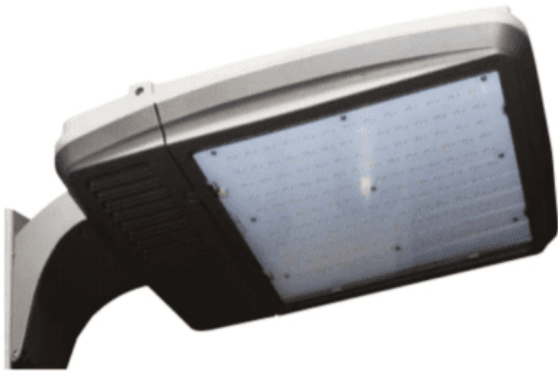

CARA 225w LED Area Light, 120-277v, Extreme Life

SKU: AF33XKH45Q*1X225U

Product Tags: [Exterior Lighting](#), [LED](#), [Outdoor Lighting](#)

Product Page:

<https://www.accessfixtures.com/p/cara-225w-led-area-light-120-277v-extreme-life/>

Product Description

The CARA 225w LED Area Light, 120-277v, Extreme Life is a multipurpose area light designed for many applications.

Extreme Life: This area light is L70 rated at 290,000 hours, making it suitable for years and years of use.

Maximum Value: This fixture emits up to 154 lumens per watt for maximum lumen output and comes with Type III, IV, or V optics.

Optics: Multiple mounting options include yoke mount, slipfitter, pole arm mount,

and more for added flexibility.

Features:

- Die cast aluminum housing - CSA, ANSI/UL listed - 80+ CRI - Dimmable 0-10v
- Up to 154 lumens per watt - 290,000 hour L70 rated life - IP66 Rated: protected from total dust ingress; protected from high pressure water jets from any direction - 15 3/4" x 22" x 4" Options:
- Mounting: Choose standard direct mount, slipfitter, pole mount, bracket mount, yoke mount, or wall mount - Photo-cell sensor: Switch automatically turns lights on at dusk and off at dawn. Save energy! - Internal microwave sensor for heights up to 25' - Bronze or custom RAL - 3000K, 4000K or 5000K - Clear, prismatic, or opalescent lens Access Fixtures Warranty