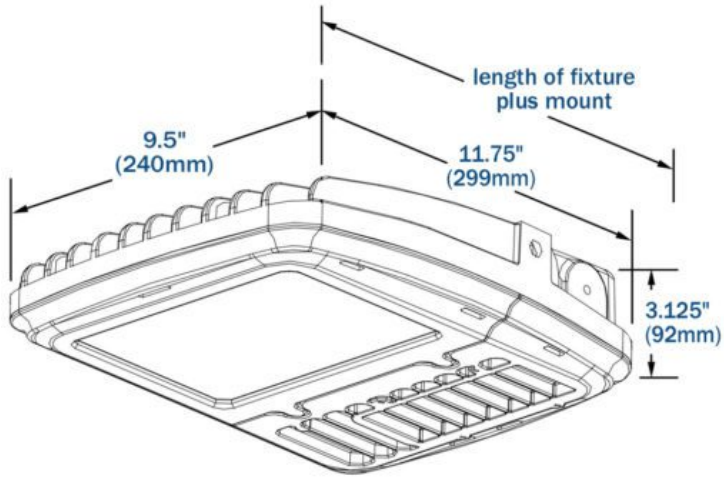

AF33XKHEH
Easy-Hang
Wall Bracket