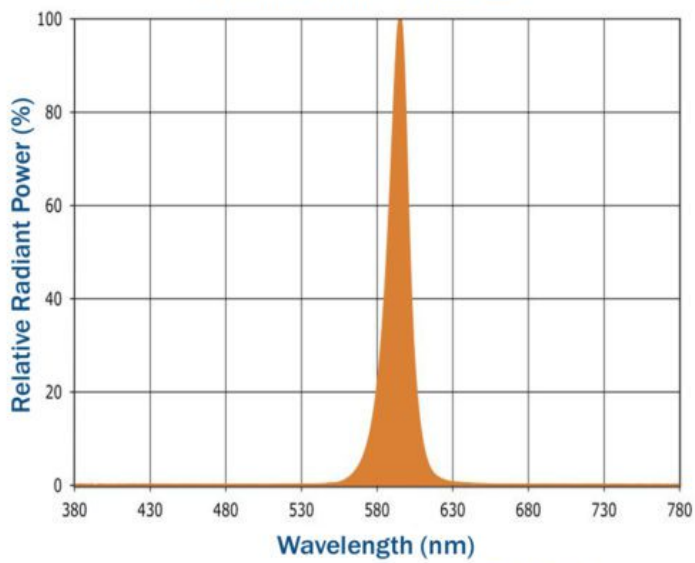

Product Attributes

- Dimensions: 11.75 × 9.5 × 3.63 in
- Weight: 15 lbs
- Availability: Typically ships in 2-4 weeks
- Available Finishes: Bronze, Custom RAL
- Ballast/Driver: Electronic 50/60 Hz
- Features: Wildlife Friendly
- Housing: Die-cast aluminum housing and nickel-plated, stainless steel hardware
- Lens: Clear tempered glass lens
- Light Source: 590nm Amber
- Light Source Included: LED Array Included
- Light Source Lumens: 1738
- Listings: CSA - listed for wet Locations, IP66
- Mounting: Direct Pole Mount, Direct Square Mounting Arm, Easy-hang wall bracket
- Rated Life: 320,000 Hours
- System Watts: 38
- Voltage: 347-480v
- Warranty: 5-Year Limited Warranty

Product Gallery

AF33XKHEH
Easy-Hang
Wall Bracket

AF33XKH25A
Direct Square
Mounting Arm

Spectral Chart - Amber LED

**BUY AMERICAN
ACT COMPLIANT**