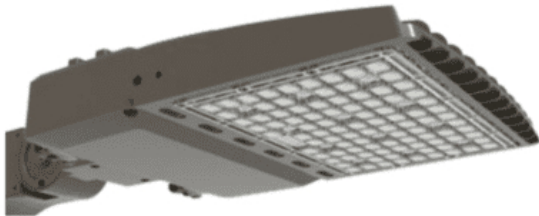

## CARU 100w LED Area Light, 120-277v

**SKU:** AF66XT1-SFLED/U/100

**Product Tags:** [Flood Light](#), [LED](#)

**Product Page:**

<https://www.accessfixtures.com/p/caru-100w-led-area-light-120-277v/>

### Product Description

The CARU 100w LED Area Light, 120-277v is a multipurpose area light designed for many applications.

**Durability:** CARU is IP65 rated against water and dust intrusion, and made with a heavy duty housing.

**Maximum Value:** This fixture emits up to 150 lumens per watt for maximum efficiency and value.

**Mounting Options:** CARU is available with an adjustable mounting arm for poles,

slipfitter, or yoke mount.

### Features:

- Die cast aluminum housing - CSA, ANSI/UL listed - 70+ CRI - Dimmable 0-10v
  - Up to 150 lumens per watt - 50,000 hour L70 rated life - IP65 Rated: protected from total dust ingress; protected from high pressure water jets from any direction - Bronze powdercoat finish
- Options:
- Mounting - Yoke Mount, Adjustable Arm Mount, or Slipfitter Mount - Kelvin - 4000K or 5000K - Photocell and receptacle - T3 or T4 Optics