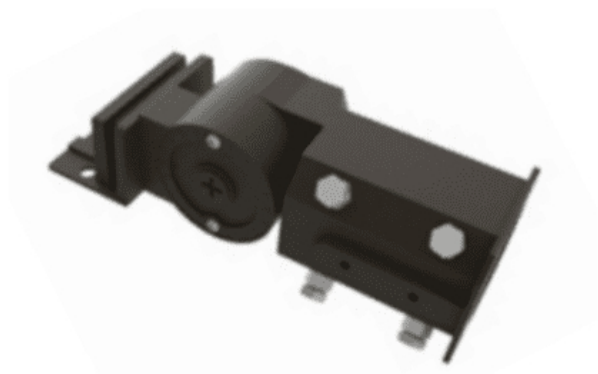

### Product Description

The CARU 100w LED Area Light, 120-277v is a multipurpose area light designed for many applications.

**Durability:** CARU is IP65 rated against water and dust intrusion, and made with a heavy duty housing.

### Features:

- Die cast aluminum housing - CSA, ANSI/UL listed - 70+ CRI - Dimmable 0-10v
  - Up to 150 lumens per watt - 50,000 hour L70 rated life - IP65 Rated: protected from total dust ingress; protected from high pressure water jets from any direction - Bronze powdercoat finish
- Options:
- Mounting - Yoke Mount, Adjustable Arm Mount, or Slipfitter Mount - Kelvin - 4000K or 5000K - Photocell and receptacle - T3 or T4 Optics

## Product Attributes

- Dimensions: 17.6 &times; 13 &times; 5.6 in
- Weight: 26 lbs
- Availability: Typically ships in 2-4 weeks
- Light Source: 4000K - Cool White, 5000K - Bright White
- Available Finishes: Bronze
- Ballast/Driver: Electronic 50/60 Hz
- Color Rendering Index (CRI): 70+
- Housing: Die-cast aluminum housing
- Lens: Clear polycarbonate lens
- Light Source Included: LED Array Included
- Light Source Lumens: 15,100
- Listings: RoHS Compliant, Wet locations, CuL Listed, DLC Premium, IP65, UL
- Mounting: Direct Square Mounting Arm, Slip Fitter, Yoke Mount/U-Bracket Mount
- Rated Life: 50,000 Hours
- System Watts Filter: 100w - 199w
- Voltage: 120-277v
- Warranty: 5-Year Limited Warranty
- Mounting Filter: Arm Bracket, Bracket, Slip Fitter

## Product Gallery

Adjustable Arm Mount

Yoke Mount

Slipfitter Mount