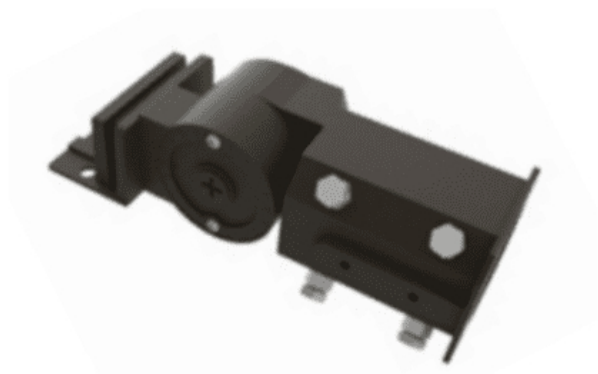

CARU 150w LED Area Light, 120-277v

SKU: AF66XT1-SFLED/U/150

Product Tags: [Flood Light](#), [LED](#)

Product Page:

<https://www.accessfixtures.com/p/caru-150w-led-area-light-120-277v/>

Product Description

The CARU 150w LED Area Light, 120-277v is a multipurpose area light designed for many applications.

Durability: CARU is IP65 rated against water and dust intrusion, and made with a heavy duty housing.

Maximum Value: This fixture emits up to 150 lumens per watt for maximum efficiency and value.

Mounting Options: CARU is available with an adjustable mounting arm for poles,

slipfitter, or yoke mount.

Features:

- Die cast aluminum housing - CSA, ANSI/UL listed - 70+ CRI - Dimmable 0-10v
 - Up to 150 lumens per watt - 50,000 hour L70 rated life - IP65 Rated: protected from total dust ingress; protected from high pressure water jets from any direction - Bronze powdercoat finish
- Options:
- Mounting - Yoke Mount, Adjustable Arm Mount, or Slipfitter Mount - Kelvin - 4000K or 5000K - Photocell and receptacle - T3 or T4 Optics

Product Gallery

Adjustable Arm Mount

Yoke Mount

Slipfitter Mount