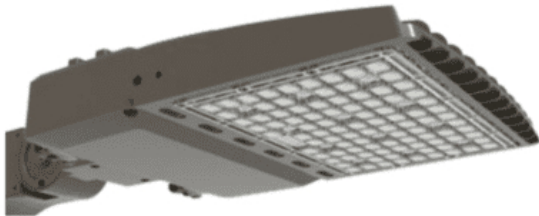

CARU 150w LED Area Light, 120-277v

SKU: AF66XT1-SFLED/U/150

Product Tags: [Flood Light](#), [LED](#)

Product Page:

<https://www.accessfixtures.com/p/caru-150w-led-area-light-120-277v/>

Product Description

The CARU 150w LED Area Light, 120-277v is a multipurpose area light designed for many applications.

Durability: CARU is IP65 rated against water and dust intrusion, and made with a heavy duty housing.

Maximum Value: This fixture emits up to 150 lumens per watt for maximum efficiency and value.

Mounting Options: CARU is available with an adjustable mounting arm for poles,

slipfitter, or yoke mount.

Features:

- Die cast aluminum housing - CSA, ANSI/UL listed - 70+ CRI - Dimmable 0-10v
 - Up to 150 lumens per watt - 50,000 hour L70 rated life - IP65 Rated: protected from total dust ingress; protected from high pressure water jets from any direction - Bronze powdercoat finish
- Options:
- Mounting - Yoke Mount, Adjustable Arm Mount, or Slipfitter Mount - Kelvin - 4000K or 5000K - Photocell and receptacle - T3 or T4 Optics