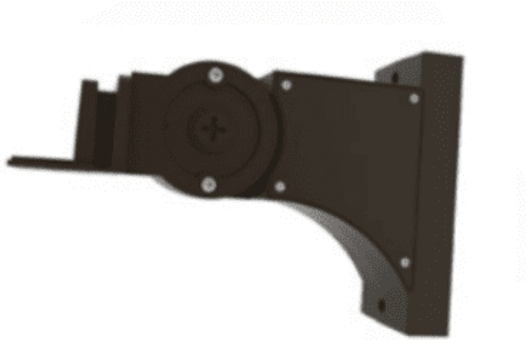

Adjustable Arm Mount