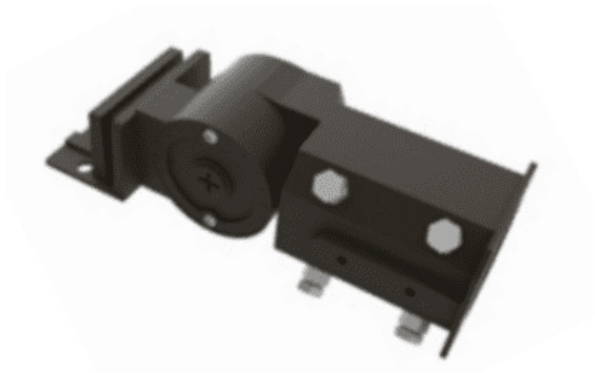

### Product Description

The CARU 320w LED Area Light, 120-277v is a multipurpose area light designed for many applications.

**Durability:** CARU is IP65 rated against water and dust intrusion, and made with a heavy duty housing.

### Features:

- Die cast aluminum housing - CSA, ANSI/UL listed - 70+ CRI - Dimmable 0-10v
  - Up to 150 lumens per watt - 50,000 hour L70 rated life - IP65 Rated: protected from total dust ingress; protected from high pressure water jets from any direction - Bronze powdercoat finish
- Options:
- Mounting - Yoke Mount, Adjustable Arm Mount, or Slipfitter Mount - Kelvin - 4000K or 5000K - Photocell and receptacle - T3 or T4 Optics

## Product Attributes

- Dimensions: 17.6 &times; 13 &times; 5.6 in
- Weight: 35 lbs
- Availability: Typically ships in 2-4 weeks
- Light Source: 4000K - Cool White, 5000K - Bright White
- Available Finishes: Bronze
- Ballast/Driver: Electronic 50/60 Hz
- Color Rendering Index (CRI): 70+
- Housing: Die-cast aluminum housing
- Lens: Clear polycarbonate lens
- Light Source Included: LED Array Included
- Light Source Lumens: 48,320
- Listings: RoHS Compliant, Wet locations, CuL Listed, DLC Premium, IP65, UL
- Mounting: Direct Square Mounting Arm, Slip Fitter, Yoke Mount/U-Bracket Mount
- Rated Life: 50,000 Hours
- System Watts Filter: 200w - 499w
- Voltage: 120-277v
- Warranty: 5-Year Limited Warranty
- Mounting Filter: Arm Bracket, Bracket Mount, Slip Fitter

## Product Gallery

Adjustable Arm Mount

Yoke Mount

Slipfitter Mount