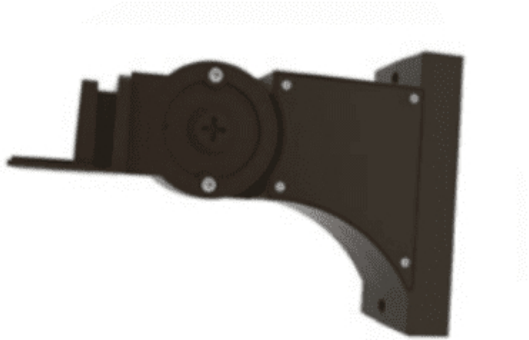

Adjustable Arm Mount