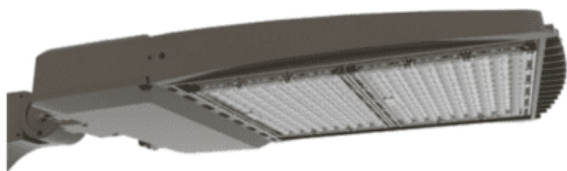

## CARU 320w LED Area Light, 120-277v

**SKU:** AF66XT1-SFLED/U/320

**Product Tags:** [Flood Light](#), [LED](#)

**Product Page:**

<https://www.accessfixtures.com/p/caru-320w-led-area-light-120-277v/>

### Product Description

The CARU 320w LED Area Light, 120-277v is a multipurpose area light designed for many applications.

**Durability:** CARU is IP65 rated against water and dust intrusion, and made with a heavy duty housing.

**Maximum Efficiency:** This fixture emits up to 150 lumens per watt for maximum efficiency and value.

**Mounting Options:** CARU is available with an adjustable mounting arm for poles,

slipfitter, or yoke mount.

### Features:

- Die cast aluminum housing - CSA, ANSI/UL listed - 70+ CRI - Dimmable 0-10v
  - Up to 150 lumens per watt - 50,000 hour L70 rated life - IP65 Rated: protected from total dust ingress; protected from high pressure water jets from any direction - Bronze powdercoat finish
- Options:
- Mounting - Yoke Mount, Adjustable Arm Mount, or Slipfitter Mount - Kelvin - 4000K or 5000K - Photocell and receptacle - T3 or T4 Optics