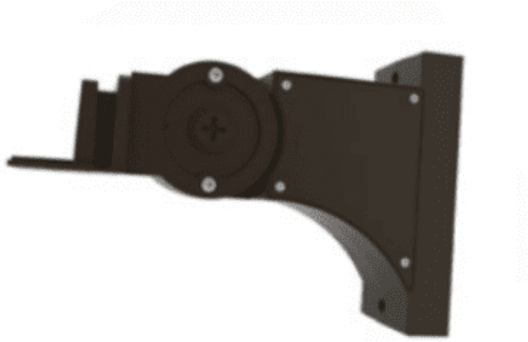

Adjustable Arm Mount