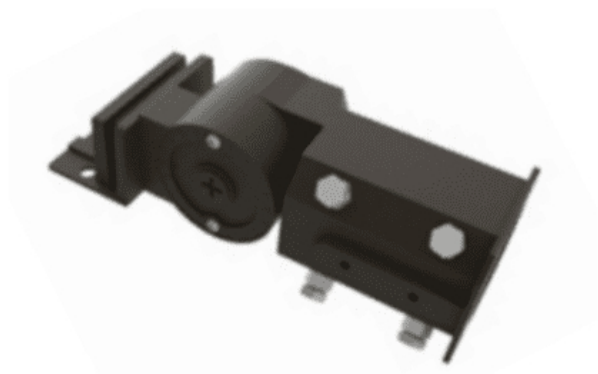

Durability: CARU is IP65 rated against water and dust intrusion, and made with a heavy duty housing.

Maximum Value: This fixture emits up to 150 lumens per watt for maximum efficiency and value.

Mounting Options: CARU is available with an adjustable mounting arm for poles,

slipfitter, or yoke mount.

Features:

- Die cast aluminum housing - CSA, ANSI/UL listed - 70+ CRI - Dimmable 0-10v
 - Up to 150 lumens per watt - 50,000 hour L70 rated life - IP65 Rated: protected from total dust ingress; protected from high pressure water jets from any direction - Bronze powdercoat finish
- Options:**
- Mounting - Yoke Mount, Adjustable Arm Mount, or Slipfitter Mount - Kelvin - 4000K or 5000K - Photocell and receptacle Access Fixtures 5-Year Warranty

Product Attributes

- Dimensions: 17.6 × 13 × 5.6 in
- Weight: 26 lbs
- Availability: Typically ships in 2-4 weeks
- Light Source: 4000K - Cool White, 5000K - Bright White
- Available Finishes: Bronze
- Ballast/Driver: Electronic 50/60 Hz
- Color Rendering Index (CRI): 70+
- Housing: Die-cast aluminum housing
- Lens: Clear polycarbonate lens
- Light Source Included: LED Array Included
- Light Source Lumens: 11,400
- Listings: RoHS Compliant, Wet locations, CuL Listed, DLC Premium, IP65, UL
- Mounting: Direct Square Mounting Arm, Slip Fitter, Yoke Mount/U-Bracket Mount
- Rated Life: 50,000 Hours
- System Watts Filter: 50w - 99w
- Voltage: 120-277v
- Warranty: 5-Year Limited Warranty
- Mounting Filter: Arm Bracket, Bracket, Slip Fitter

Product Gallery

Adjustable Arm Mount

Yoke Mount

Slipfitter Mount