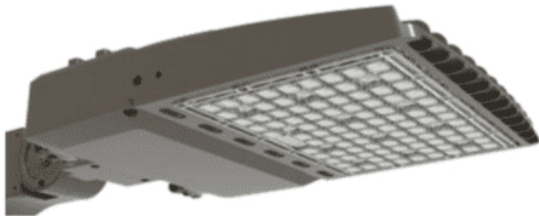

CARU 75w LED Area Light, 120-277v

SKU: AF66XT1-SFLED/U/75

Product Tags: [Flood Light](#), [LED](#)

Product Page:

<https://www.accessfixtures.com/p/caru-75w-led-area-light-120-277v/>

Product Description

The CARU 75w LED Area Light, 120-277v is a multipurpose area light designed for many applications.

Durability: CARU is IP65 rated against water and dust intrusion, and made with a heavy duty housing.

Maximum Value: This fixture emits up to 150 lumens per watt for maximum efficiency and value.

Mounting Options: CARU is available with an adjustable mounting arm for poles,

slipfitter, or yoke mount.

Features:

- Die cast aluminum housing - CSA, ANSI/UL listed - 70+ CRI - Dimmable 0-10v
 - Up to 150 lumens per watt - 50,000 hour L70 rated life - IP65 Rated: protected from total dust ingress; protected from high pressure water jets from any direction - Bronze powdercoat finish
- Options:**
- Mounting - Yoke Mount, Adjustable Arm Mount, or Slipfitter Mount - Kelvin - 4000K or 5000K - Photocell and receptacle Access Fixtures 5-Year Warranty