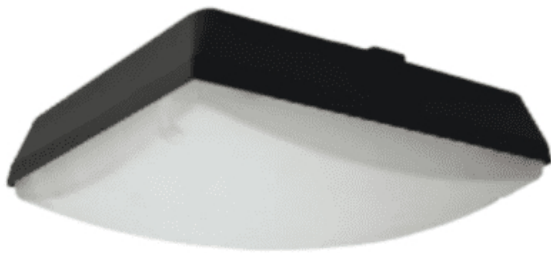

CEEL 54w LED Canopy Light, 347-480v, Extreme Life

SKU: AF33XVN44QF1X23H

Product Page:

<https://www.accessfixtures.com/p/ceel-54w-led-canopy-light-347-480v-extreme-life/>

Product Description

CEEL 54w LED Canopy Light, 347-480v, Extreme Life is a low profile LED canopy light is designed for indoor or outdoor use.

Extreme Life: CEEL 54w has an L70 rated life of 147,000 hours, making it perfect for years of maintenance free use.

IP66 Rated: With a high IP rating and a die-cast aluminum housing, this fixture keeps out all water and dust.

Glare-Proof Lens: An opalescent shatter resistant polycarbonate lens prevents glare and diffuses light at mounting heights from 8-14 feet.

Features:

- 5,727 lumens - IP66 rating - 107 lumens per watt - Die-cast aluminum housing
 - 80+ CRI - L70 rated at 147,000 hours - CSA, ANSI/UL listed - Type V Optics - 8-14ft mounting height - Opalescent shatter resistant polycarbonate lens - 12.5" x 12.5" x 4" - 5 year warranty
- Options:
- 4000K or 5000K - Bronze or custom RAL color - Surge protection - Battery backup - Photocell Access Fixtures Warranty