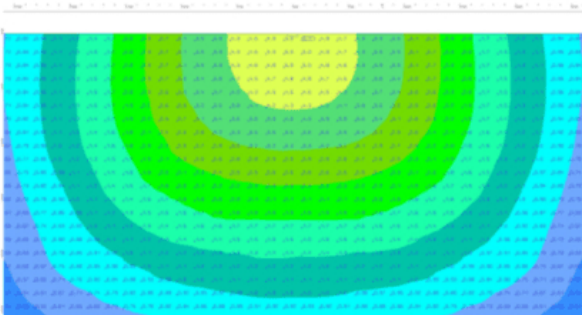

15'

23.5' out, 45' wide