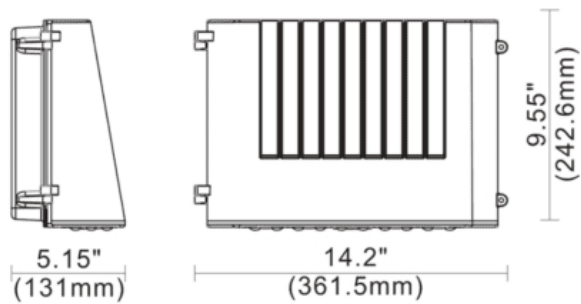

Product Attributes

- Dimensions: 13 × 10 × 8 in
- Weight: 5 lbs
- Availability: Typically ships in 7-10 business days
- Light Source: 4000K - Cool White, 5000K - Bright White
- Available Finishes: Bronze
- Color Rendering Index (CRI): 70+
- Housing: Die cast aluminum housing
- System Watts: 41
- Lens: Clear prismatic polycarbonate lens
- Light Source Included: LED Array Included
- Light Source Lumens: 5,835
- Listings: RoHS Compliant, ANSI/UL 1598, 8750, CUL, FCC Listed
- Mounting: Surface Mount
- Mounting Height: 10 ft., 15 ft., 20 ft.
- Product Family: CUTO

- Rated Life: 50,000 Hours
- Voltage: 120-277v
- Warranty: 5-Year Limited Warranty
- Style: Full Cutoff

Product Gallery

Figure 7. IESNA Outdoor lighting distribution types I - V.

10'

20.5' out, 42' wide

15'

23.5' out, 45' wide