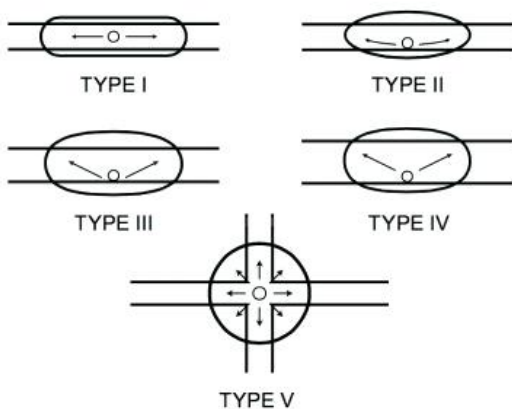

Product Attributes

- Dimensions: 13 × 10 × 8 in
- Weight: 5 lbs
- Availability: Typically ships in 7-10 business days
- Light Source: 4000K - Cool White, 5000K - Bright White
- Available Finishes: Bronze
- Color Rendering Index (CRI): 70+
- Housing: Die cast aluminum housing
- System Watts: 41
- Lens: Clear prismatic polycarbonate lens
- Light Source Included: LED Array Included
- Light Source Lumens: 5,835
- Listings: RoHS Compliant, ANSI/UL 1598, 8750, CUL, FCC Listed
- Mounting: Surface Mount
- Mounting Height: 10 ft., 15 ft., 20 ft.
- Product Family: CUTO

- Rated Life: 50,000 Hours
- Voltage: 120-277v
- Warranty: 5-Year Limited Warranty
- Style: Full Cutoff

Product Gallery

Figure 7. IESNA Outdoor lighting distribution types I - V.

10'

20.5' out, 42' wide

15'