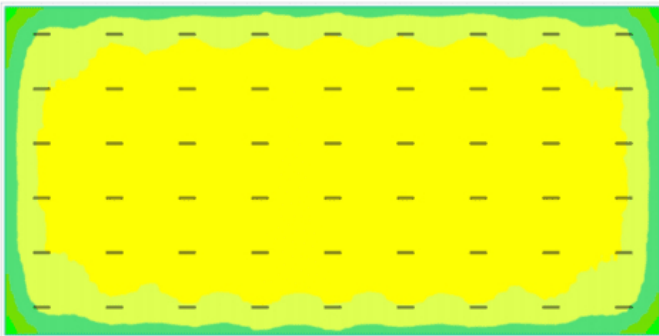

Indoor Riding Arena LED 60' x 180', Avg 31.5fc, 16' Mounting Height

SKU: AF55XLED-VL4-73(54)

Product Tags: [Arena](#), [Indoor Lighting](#), [LED](#)

Product Page:

<https://www.accessfixtures.com/p/indoor-riding-arena-led-60-x-180-avg-31-5fc-16%e2%80%b2-mounting-height/>

Product Description

This Access Fixtures Indoor Riding Arena LED 60' x 180', Avg 31.5fc, 16' Mounting Height lighting package utilizes 54 VAEL 75w fixtures to light an indoor riding arena brightly and evenly.

Prismatic Diffuser Lens: This fixture includes a prismatic diffuser that maximizes light distribution and reduces glare.

Low Profile Design: VAEL works great at mounting heights from 7' to 18' high.
Durable and Waterproof: This fixture is IP65 rated and UL, CuL, and RoHS listed for wet locations.