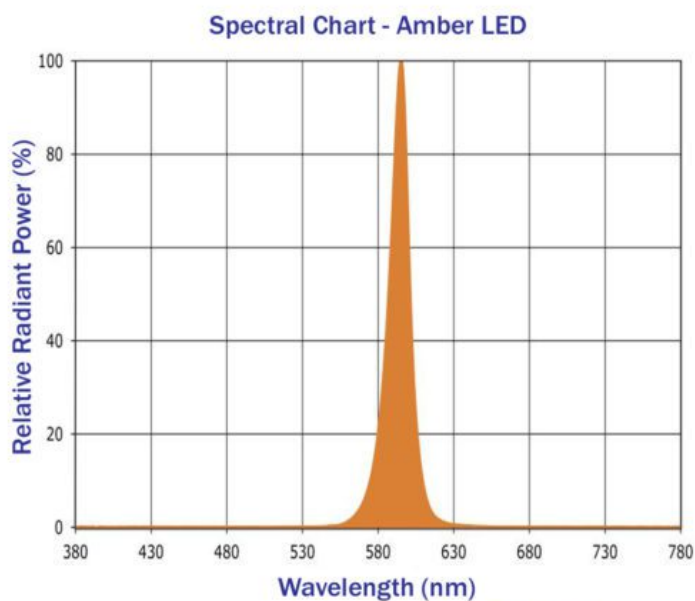

- System Watts: 17
- Voltage: 120-277v
- Warranty: 5-Year Limited Warranty

Product Gallery