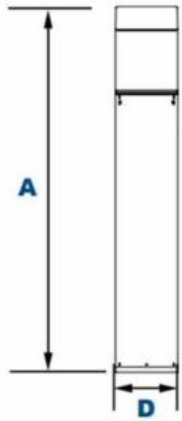

walk you through it so you know exactly what you will be receiving. Photometrics include average and minimum footcandles, uniformity ratios, spacing, light trespass info, and more. Plus, the cost of the study is refunded back to you when you purchase the fixtures. Call us at **800-468-9925** for more information about ordering a photometric analysis for your project.

Ready to Order LUVVO 17w FWC Certified Louvered Round Flat Top Bollard Light, 120-277v or
Speak to a Lighting Specialist?

You can place your order online or if you want additional information, give us a call at **800-468-9925**. Our team of friendly, expert high performance lighting specialists are available to provide what you need to purchase fixtures and illuminate your project with confidence.

Product Attributes

- Dimensions: 7 × 7 × 42.25 in
- Weight: 22 lbs
- Availability: Typically ships in 7-10 business days
- Available Finishes: Black, Bronze, Custom RAL
- Housing: Extruded aluminum housing with flush-mount base and vandal-resistant screws. Internal driver tray.
- Lens: Clear polycarbonate lens
- Light Source: 590nm Amber
- Light Source Included: LED Array Included
- Light Source Lumens: 187
- Listings: CSA - listed for wet Locations, IP65
- Size: 7"
- Mounting: Mounting kit with anchor bolts Included.
- Product Family: LUVVO
- Rated Life: 147,000 Hours
- Reflector: Louvers
- Style: Louvers, Round Flat Top

- System Watts: 17
- Voltage: 120-277v
- Warranty: 5-Year Limited Warranty

Product Gallery

Dimensions

Diameter (D)	7" (178mm)
Height (A)	41 ⁵ / ₈ " (1,057mm)