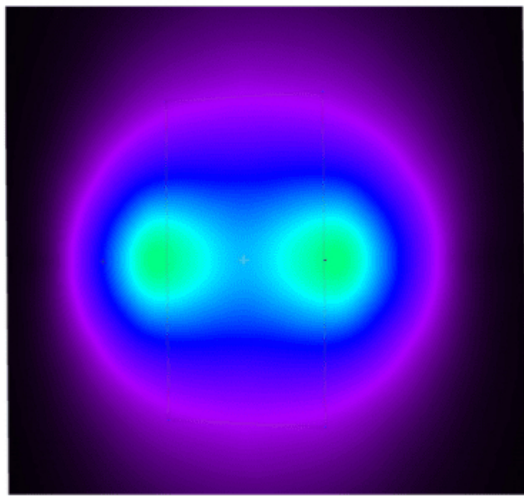

Volleyball Court, 2 CARU 320, 15fc, 4.0 max/min, 20' Poles

Volleyball Court
2 CARU 320s Mounted on 2 20' Poles
Average 15 Footcandles and 4.0 Max/Min

SKU: AF66XT1-SPLED/U/320-50(2)

Product Tags: [Volleyball](#)

Product Page:

<https://www.accessfixtures.com/p/outdoor-volleyball-court-lighting-20-ft-poles-13-fc/>

Product Description

Access Fixtures Outdoor Volleyball Court Lighting 20-ft Poles, 15 fc, 4.0 Max/Min is a good choice for recreational and backyard volleyball courts. It includes 2 CARU 320w Sports Light Fixtures and 2 20-ft 4" x 4" 11-Gauge Straight Square Steel Poles.

Even Light Distribution: With just two fixtures and a 4.0 max/min ratio, this package will evenly illuminate backyard and recreational volleyball courts perfectly.

Other Features:

- Designed for a standard volleyball court measuring 30 ft. wide x 60 ft. long - 4.0 max/min ratio - 15 average footcandles - IP65 rated, weatherproof fixtures - Broad, wide-reaching optics - L70 @ 50,000 hours - Poles include base plates and anchor bolts - For more information about the poles, click [here](#)]