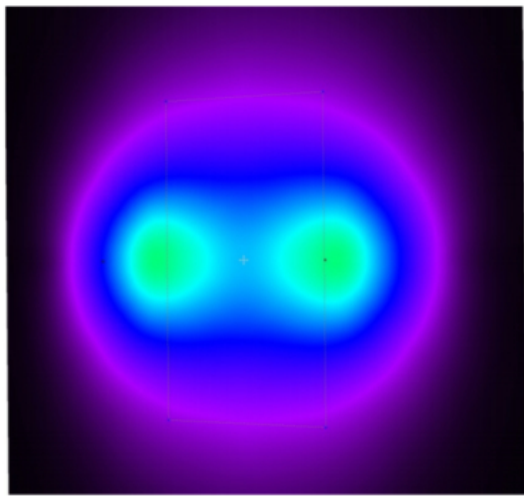

## Outdoor Volleyball Court Lighting 20-ft Poles, 15 fc, 4.0 Max/Min

**Volleyball Court**  
**2 CARU 320s Mounted on 2 20' Poles**  
Average 15 Footcandles and 4.0 Max/Min

**SKU:** AF66XT1-SPLED/U/320-50(2)

#### Other Features:

- Designed for a standard volleyball court measuring 30 ft. wide x 60 ft. long - 4.0 max/min ratio - 15 average footcandles - IP65 rated, weatherproof fixtures - Broad, wide-reaching optics - L70 @ 50,000 hours - Poles include base plates and anchor bolts - For more information about the poles, click [here](#)