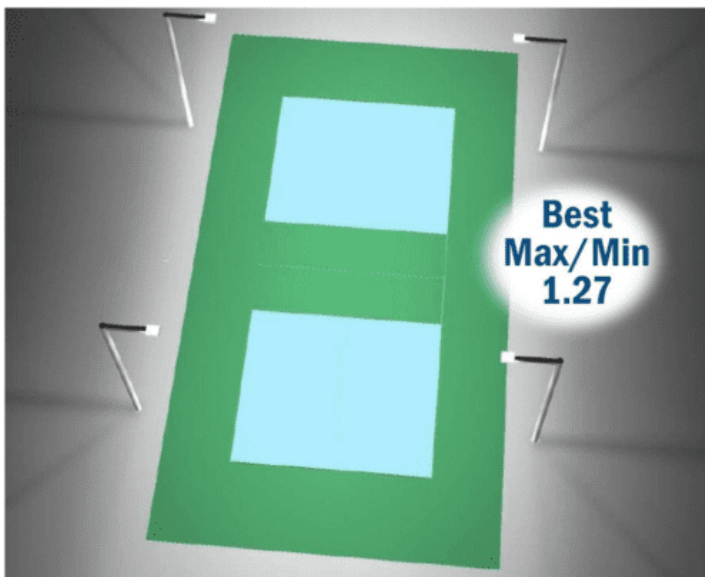

Pickleball Single Court LED Lighting, 4 20' Poles, 30fc, 1.27 max/min

SKU: AF72XPKC1FLB240L4P420DB0FC30

Product Tags: [Pickleball](#)

Product Page:

<https://www.accessfixtures.com/p/pickleball-single-court-led-lighting-4-poles/>

Product Description

This Pickleball Single Court LED Lighting, 4 20' Poles, 30fc, 1.27 max/min uses 4 steel poles and 4 APTA 240 fixtures to illuminate a pickleball court for recreational play.

Even Lighting: This package utilizes 4 APTA 240 fixtures to produce a max/min of 1.27 for incredibly even lighting.

Maximum Value: Using only four poles and four fixtures, this pickleball single