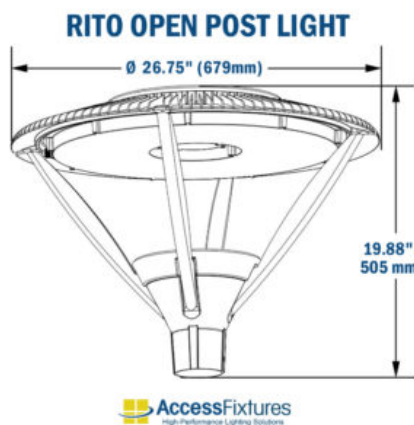

Product Page:

<https://www.accessfixtures.com/p/rito-191w-led-open-post-light-plus-pole/>

Product Description

Member Login

The gracious RITO 191w LED Open Post Light comes with an aluminum pole and mounting kit, and base cover. It features an extreme 362,000-hour life, die-cast aluminum housing, IP66 weatherproof rating, plus many options for customization. RITO 191w LED Open Post Light with Aluminum Pole high-watt fixtures add gracious ambiance to city sidewalks, local parks, arts and crafts districts, and town squares while providing remarkably uniform and trouble-free lighting. This generously-proportioned, open-style fixture comes with a pole, mounting kit, base cover, and includes your choice of light color (K) from neutral to cool. Durable die-cast aluminum, IP66 rating, vandal-resistant LED, and 362,000-hr. L70 life assure years of beautiful, energy-efficient illumination.

Extensive Light Distribution

The RITO 191w LED Open Post Light fixture has an LED array precisely engineered to provide uniform illumination. Its Type 5 optics deliver a broad circle of light over 50 feet in diameter. It has a color rendering index (CRI) of 80 and an L70-rated life of 362,000 hours.