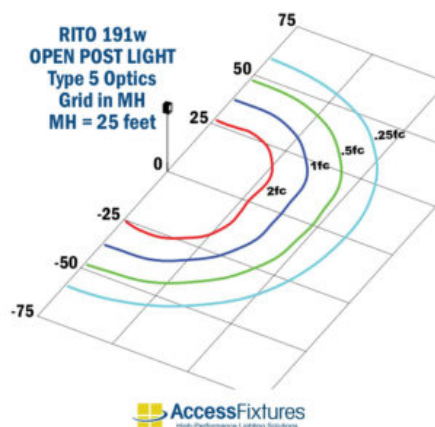

The RITO 191w LED Open Post Light features Type 5 optics. For the most precise lighting results for your project, talk to us about and Access Fixtures photometric report.

Whether purchasing fixtures to illuminate city sidewalks, a town square, arts district, or something else entirely, consider ordering a photometric analysis. A photometric is a computer simulation that quantifies light levels for a project: Average foot candles at various heights, minimum foot candles, uniformity ratios, fixture spacing, and more. When you order a photometric analysis from Access Fixtures, one of our lighting specialists will walk you through your report(s), page by page. When you're ready to purchase the fixtures, we will refund the cost of the photometric right back to you. We offer this service as an easy way to achieve peace of mind before a big (or small) lighting purchase. For more details, see [Access Fixtures Photometric Simulate Proposed Lighting Solutions](#) Access Fixtures 5-Year Warranty

RITO fixtures come with five-year warranties. Our customer service team located in Worcester, MA, is always here to help address any after-sale questions or concerns. If your product is found to have a manufacturing defect, we will either replace components, the entire product, or issue a refund. We stand behind the quality of our products and pride ourselves in friendly and expert customer service.

Ready to Order the RITO 191w LED Open Post Light, 120v-277v?

You can place your order online, here. Or, if you want additional information, give