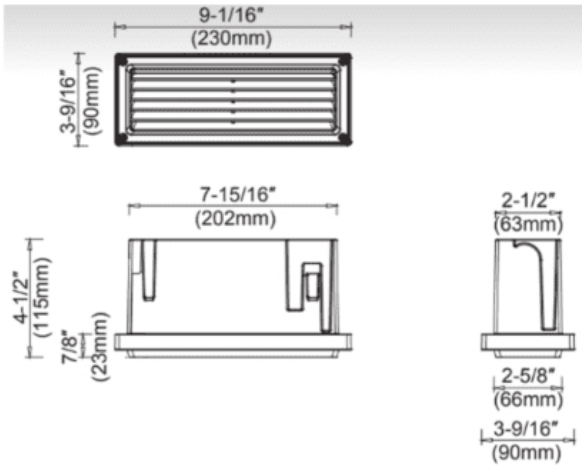

Type 3: 40 degree beam spread angle