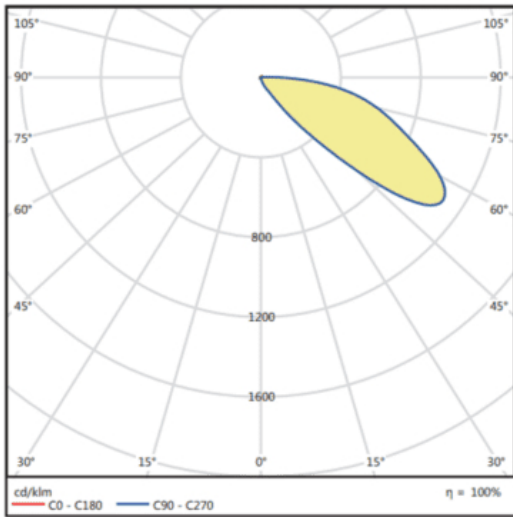

Type 3: 40 degree beam spread angle