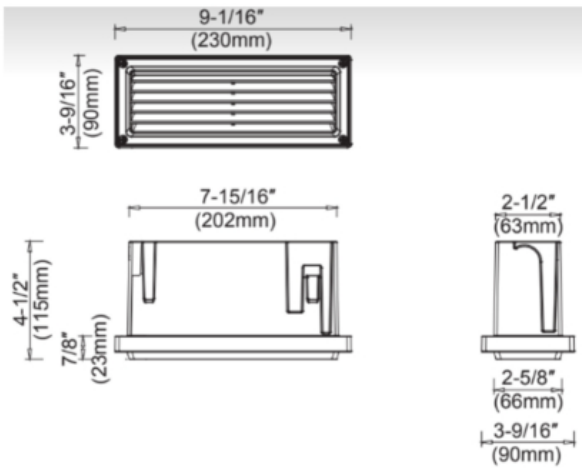

Type 3: 40 degree beam spread angle