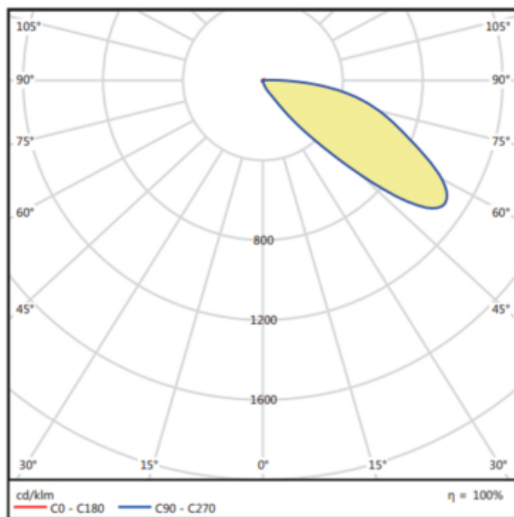

Type 3: 40 degree beam spread angle