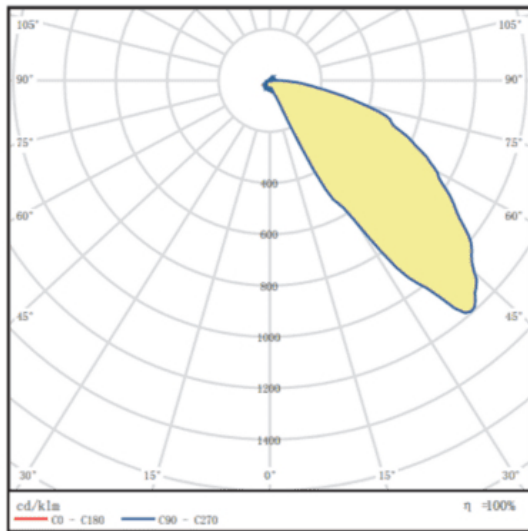

Type 2: 25 degree beam spread angle