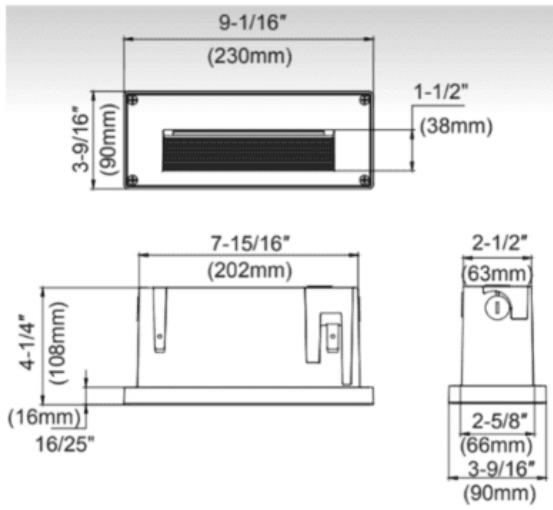

Type 2: 25 degree beam spread angle