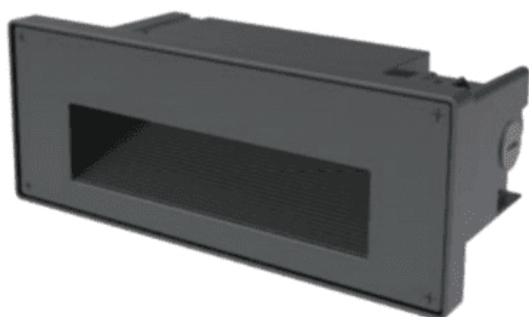

TRED 12w Open Step Light, 120-277v

SKU: AF53XYGWL167B

Product Page:

<https://www.accessfixtures.com/p/tred-12w-open-step-light-120-277v/>

Product Description

TRED 12w Open Step Light, 120-277v is energy-efficient with simple styling. Applications can include staircases, hallways, egresses between buildings, outdoor decks, and movie theaters.

Durable Housing: Commercial grade powdercoat finish makes it able to withstand wet environments and comes in standard gray, black, or bronze finishes.

Optics: TRED 12w offers instant functionality, stable color, and production of virtually no UV or infrared radiation which can fade indoor furnishings and art.

Long Lasting: The TRED long-lasting, energy-saving LEDs step light offers a L70

rating of 50,000 hours of light to illuminate stairs, decks, and hallways. Replaces up to 30w metal halide lamp.

Features:

- Open step light fixture - Die-cast aluminum housing, powdercoat finish - 12w integrated LED - 120-277v - Color rendering index (CRI) 70+ - IP65 rated - Type 2 lighting width of 25 degree beam angle - 300 Lumens - Operating temperature -4°F to 113°F - L70 rated - Recessed light mounting - 3.3 lbs. - 9 1/6 x 7 1/2 x 4 1/2 - 5 year warranty - 3000K Options:
- Choice of Finish: Black, Bronze, or Light Gray - Marine Grade Finish Access