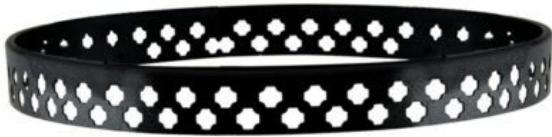

**Premium
Decorative
Band**