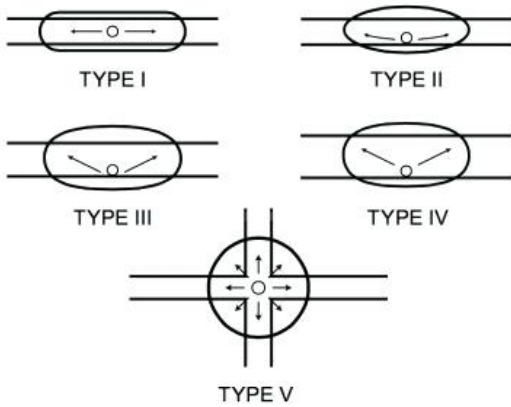

Product Attributes

- Dimensions: 75 × 17 × 17 in
- Weight: 100 lbs
- Light Source: 4000K - Cool White
- Available Finishes: Black
- Ballast/Driver: Electronic 50/60 Hz
- Color Rendering Index (CRI): 80+
- Components: LED Post-Top Luminaire, Pole
- Housing: Die-Cast Aluminum Housing with Built-In Heat Sink
- Listings: IP66, CSA: Listed for wet locations
- Mounting: Fixture Secures to Pole-Top Tenon (Included with Pole)
- Rated Life: 50,000 Hours
- System Watts: 68
- Warranty: 5-Year Limited Warranty
- Light Source Included: LED Array Included
- Lens: Prismatic acrylic lens
- Light Source Lumens: 4692
- Availability: Typically ships in 4-6 weeks

Product Gallery

**Deluxe
Decorative
Band**

**Premium
Decorative
Band**

**Fleur-de-lis
Finial**

**Spear
Finial**

Figure 7. IESNA Outdoor lighting distribution types I - V.

**BUY AMERICAN
ACT COMPLIANT**